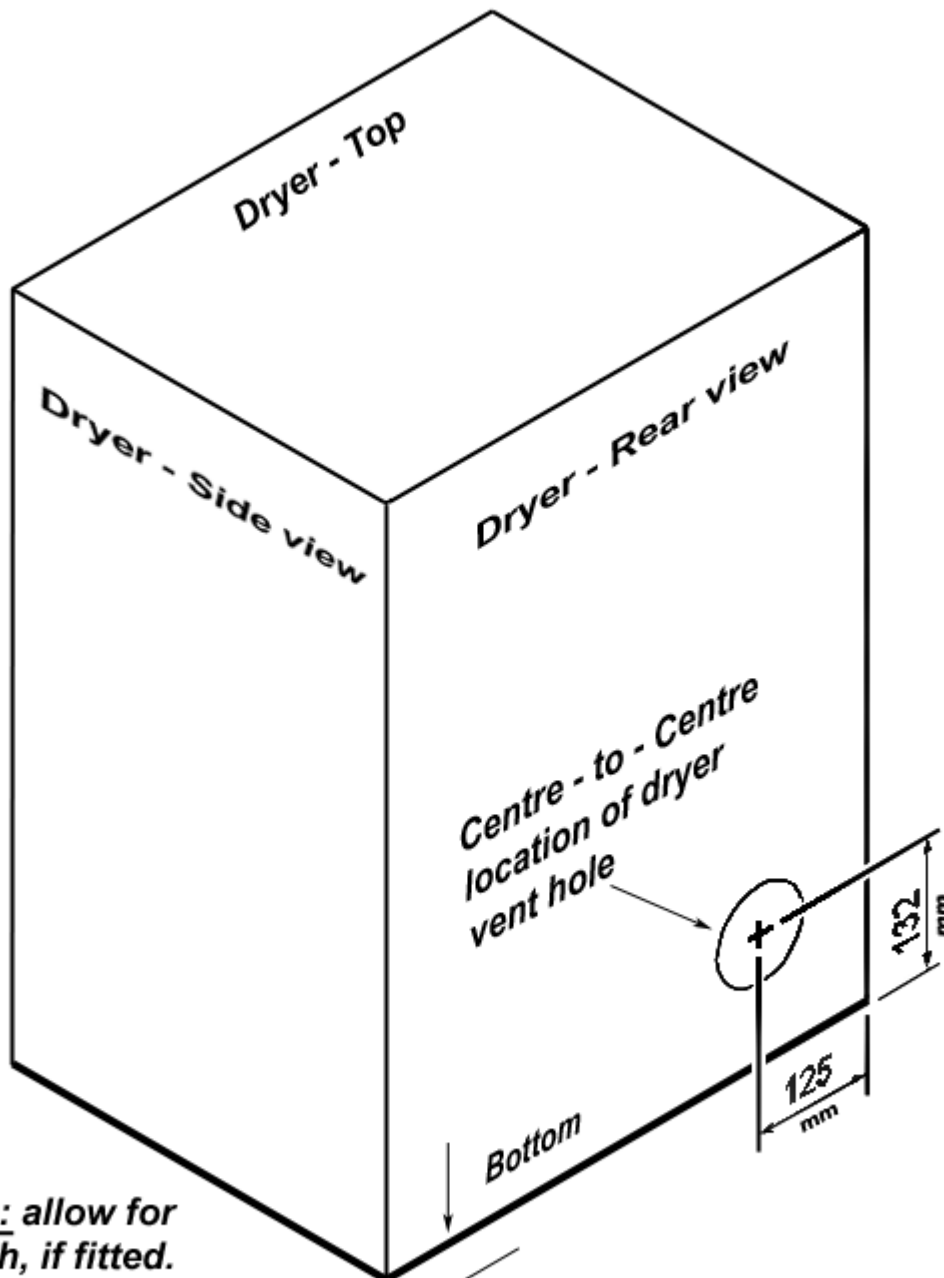

**Dryer Vent
& Plastic Connector
Dimensions**

**DRYER - Centre - to - centre dimensions
of dryer vent for installation
of venting options**

**Note: allow for
Plinth, if fitted.**

**allow 20mm for
feet (not shown)**

DRYER - REAR VENT