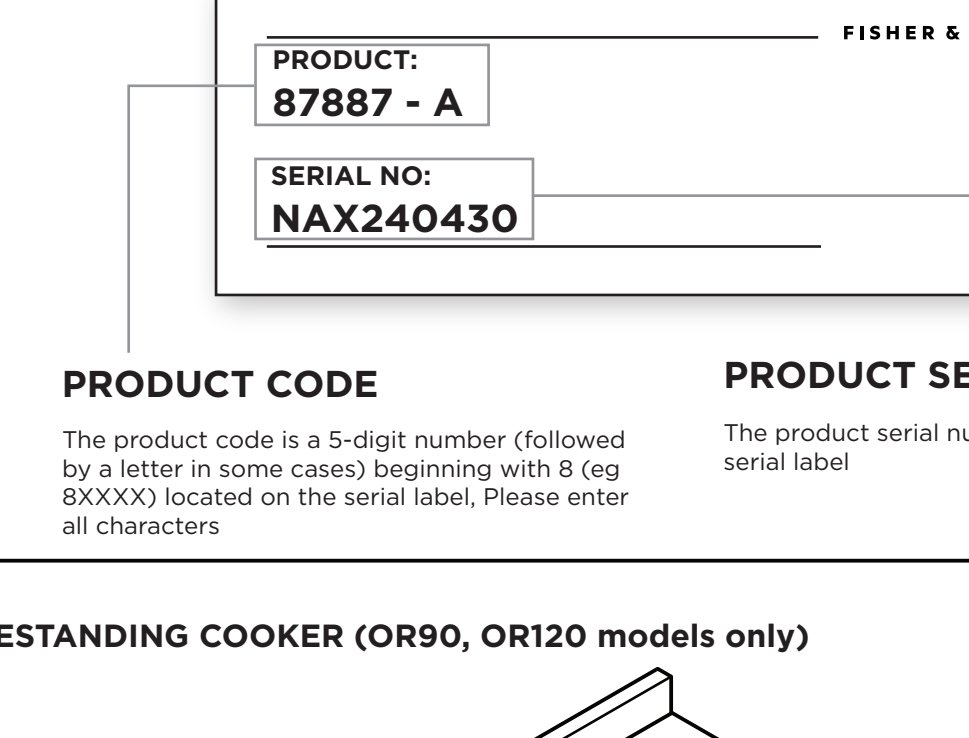

FREESTANDING COOKER (OR61 models only)

PRODUCT CODE

The product code is a 5-digit number (followed by a letter in some cases) beginning with 8 (eg 8XXXX) located on the serial label, Please enter all characters

PRODUCT SERIAL NUMBER

The product serial number is located on the serial label