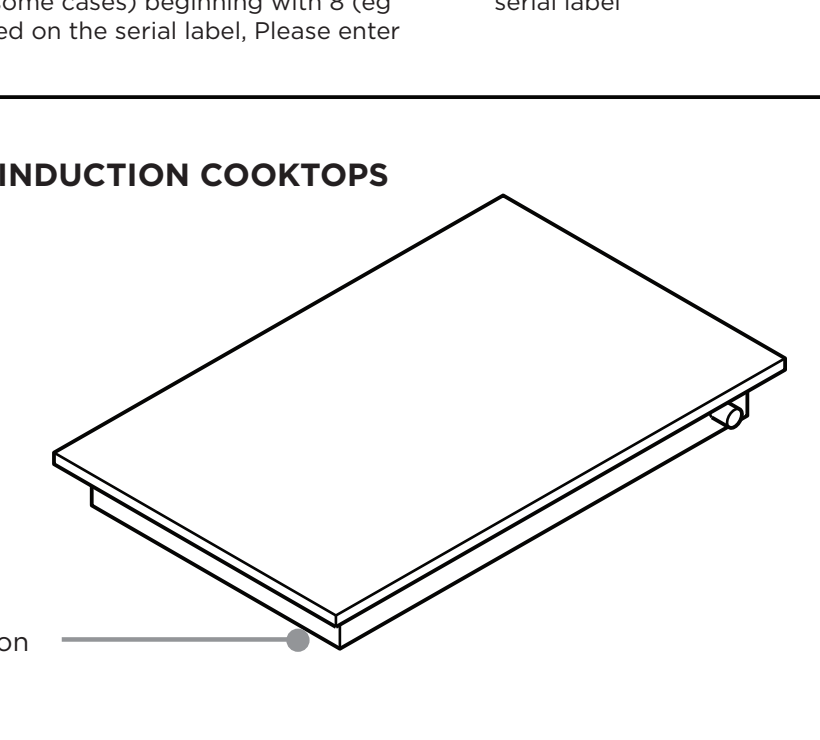

COOKSURFACE

Serial label located on the underside of the cooktop near the gas entry point on the left

There is also a label on the front left of the chassis which might be visible in some installations