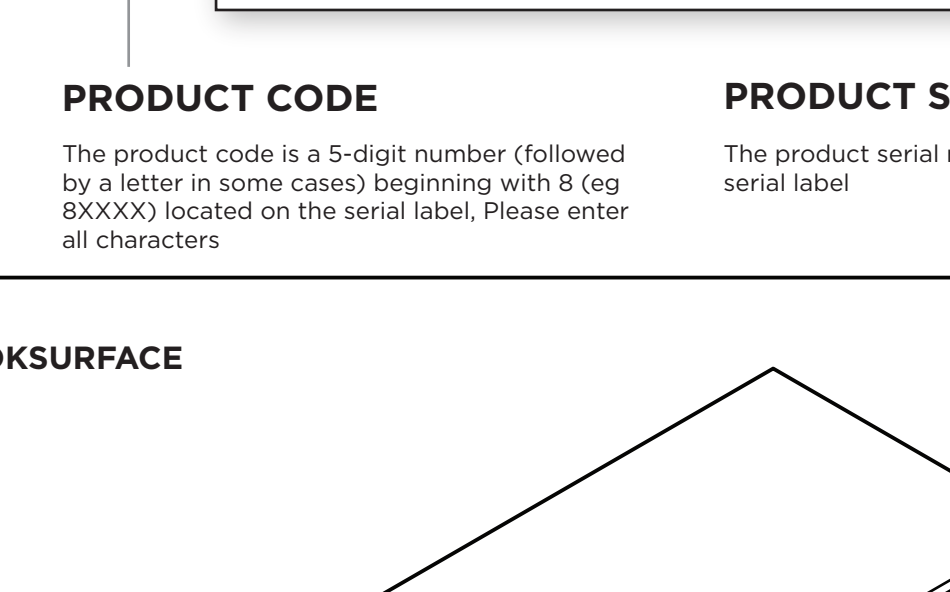

SINGLE OVEN (OB90/OB36 models only)

PRODUCT CODE

The product code is a 5-digit number (followed by a letter in some cases) beginning with 8 (eg 8XXXX) located on the serial label, Please enter all characters

PRODUCT SERIAL NUMBER

The product serial number is located on the serial label