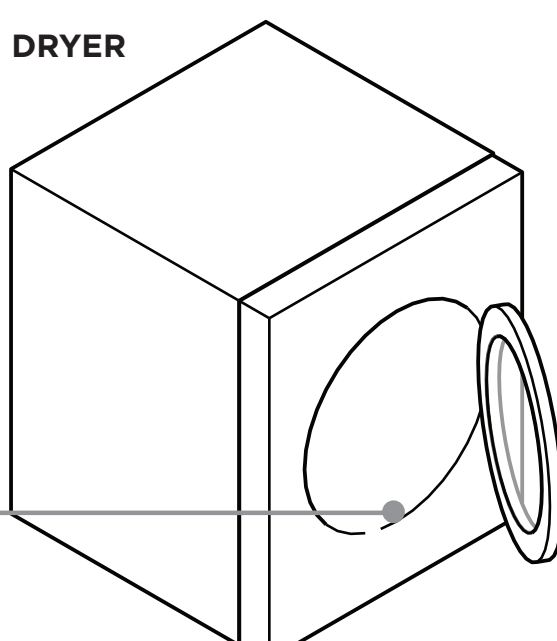

DE08/DG08 FRONT LOADING DRYER

Serial label located at the bottom of the door frame when the door is opened

PRODUCT CODE

The product code is a 5-digit number (followed by a letter in some cases) beginning with 9 (eg 9XXXX) located on the serial label, Please enter all characters

PRODUCT SERIAL NUMBER

The product serial number is located on the serial label