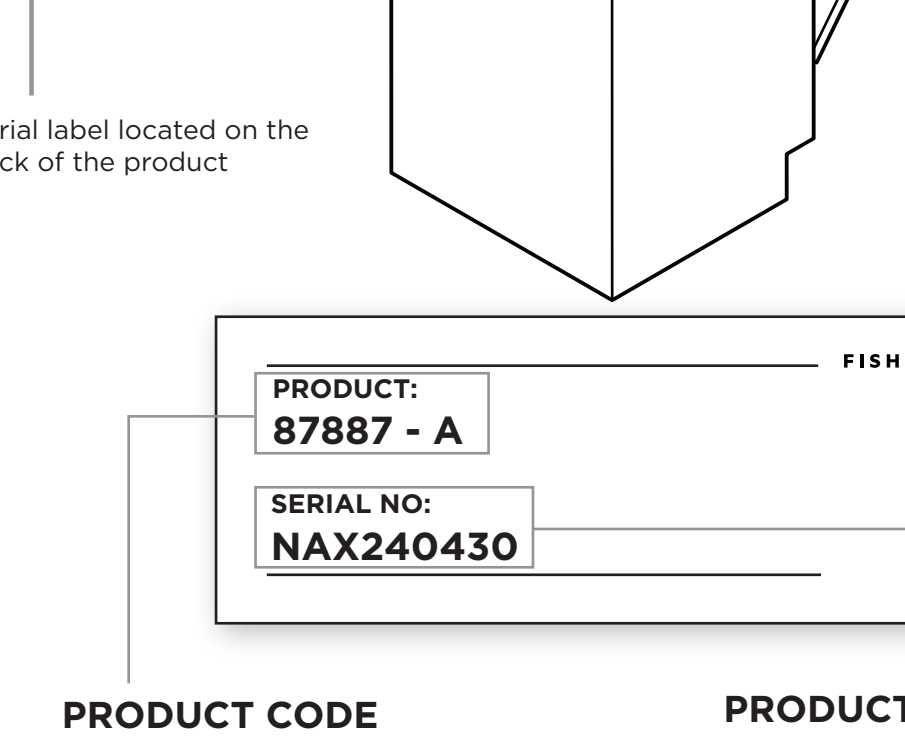

FREESTANDING COOKER (OR60 models only)

Serial label located on the back of the product