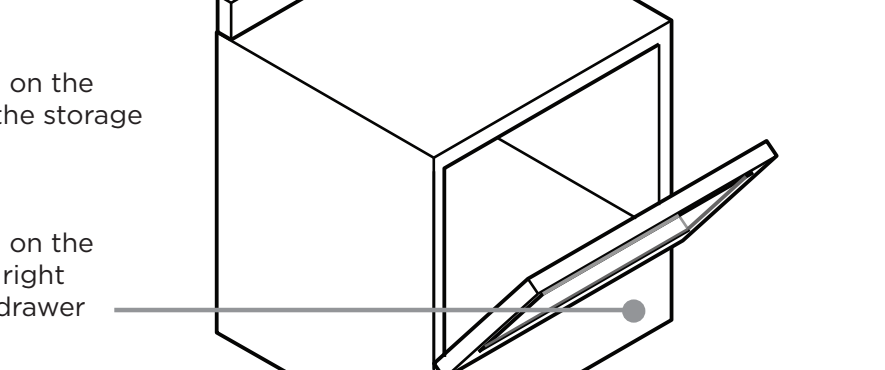

FREESTANDING COOKER (OR61 models only)

PRODUCT CODE

The product code is a 5-digit number (followed by a letter in some cases) beginning with 8 (eg 8XXXX) located on the serial label, Please enter all characters

PRODUCT SERIAL NUMBER

The product serial number is located on the serial label