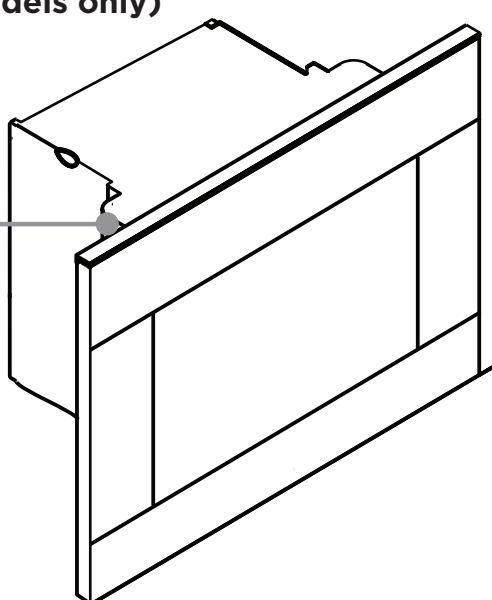

COFFEE MAKER (EB60 models only)

Serial label located behind the front fascia on the left hand side