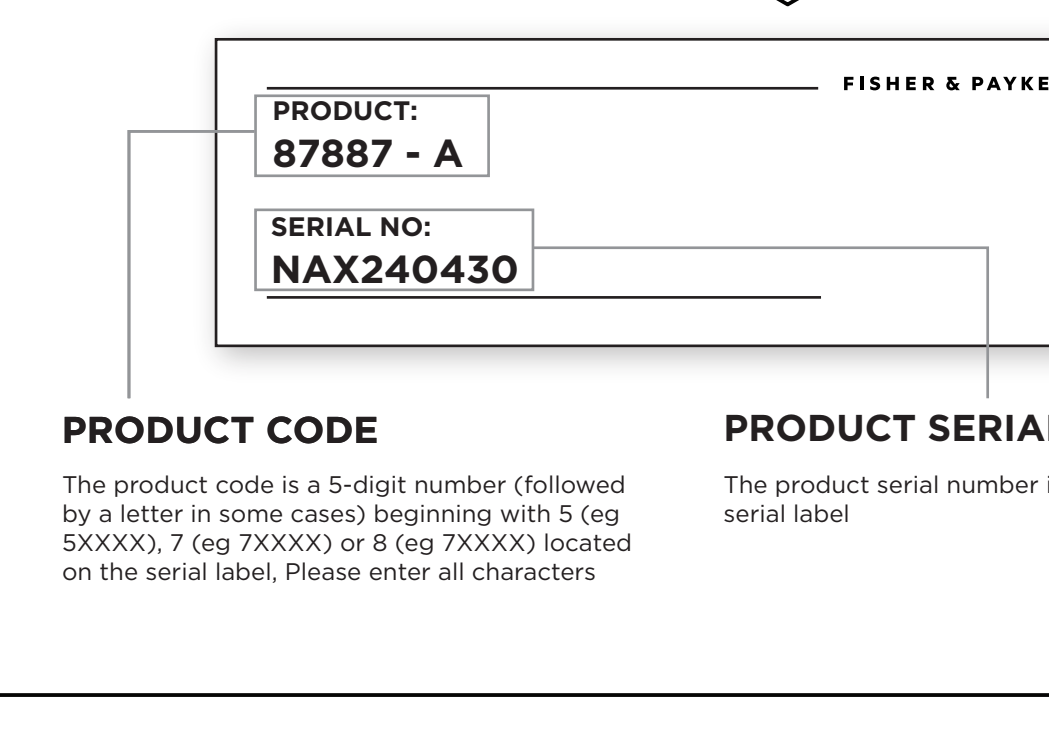

RANGEHOODS

Serial label located inside product Remove Right Filter to access

Slide-out models :

Serial label located inside product Open Rangehood and remove filter