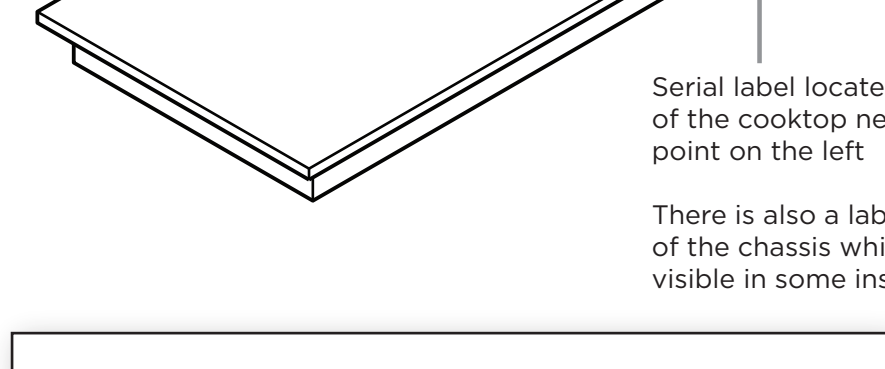

SINGLE OVEN (OB90/OB36 models only)

PRODUCT CODE

The product code is a 5-digit number (followed by a letter in some cases) beginning with 8 (eg 8XXXX) located on the serial label, Please enter all characters

PRODUCT SERIAL NUMBER

The product serial number is located on the serial label