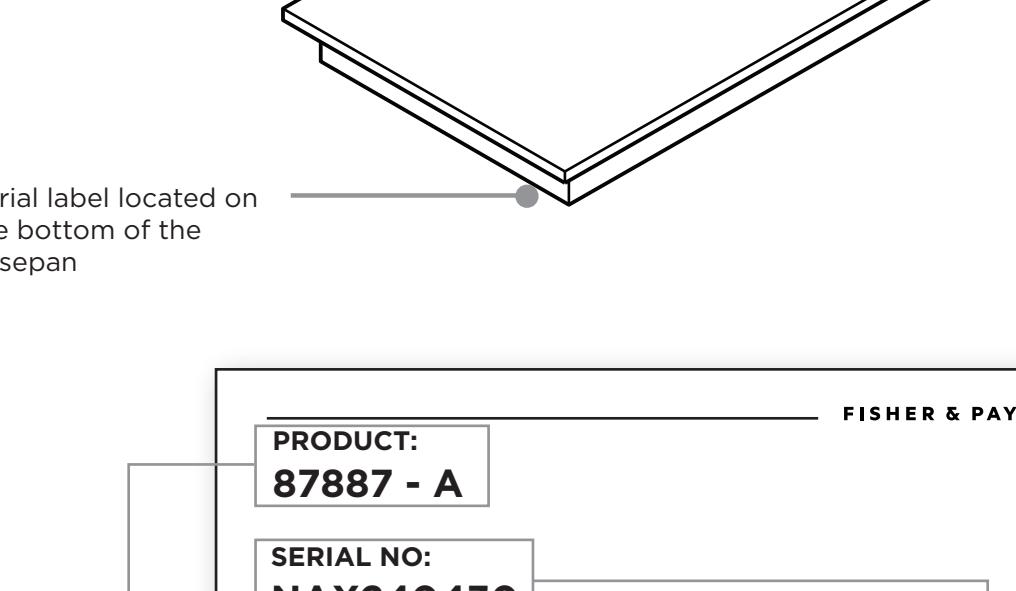

GAS / CERAMIC / INDUCTION COOKTOPS

Serial label located on the bottom of the basepan