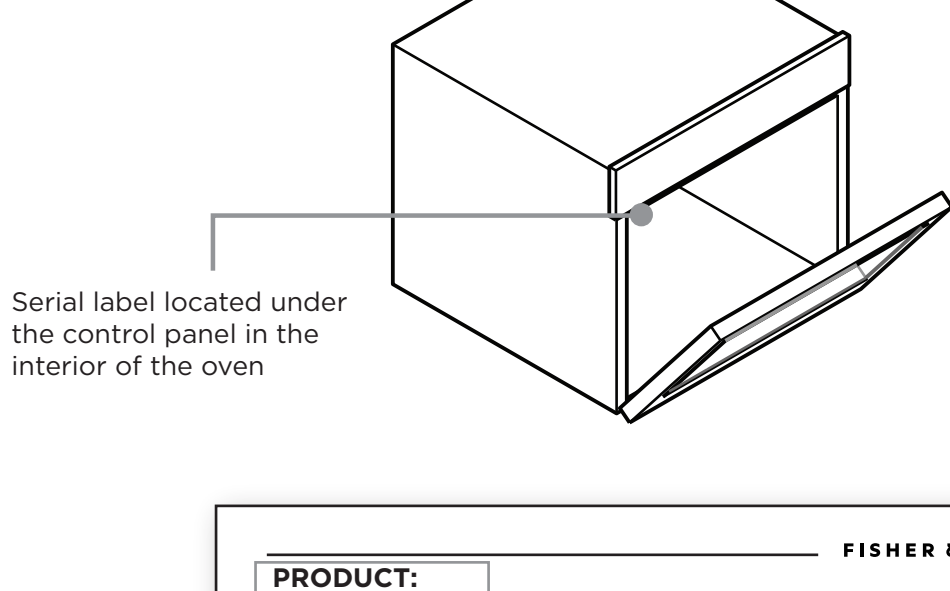

COOKING

*Actual labels will differ from shown

SINGLE / DOUBLE BUILT IN OVEN (BI models only)

PRODUCT CODE

The product code is a 5-digit number (followed by a letter in some cases) beginning with 8 (eg 8XXXX) located on the serial label, Please enter all characters

PRODUCT SERIAL NUMBER

The product serial number is located on the serial label