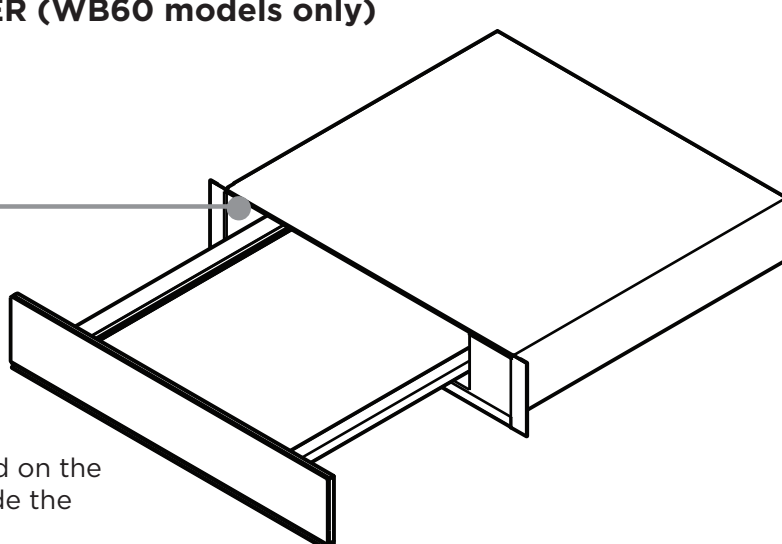

WARMING DRAWER (WB60 models only)

Serial label located on the left hand wall inside the warming drawer