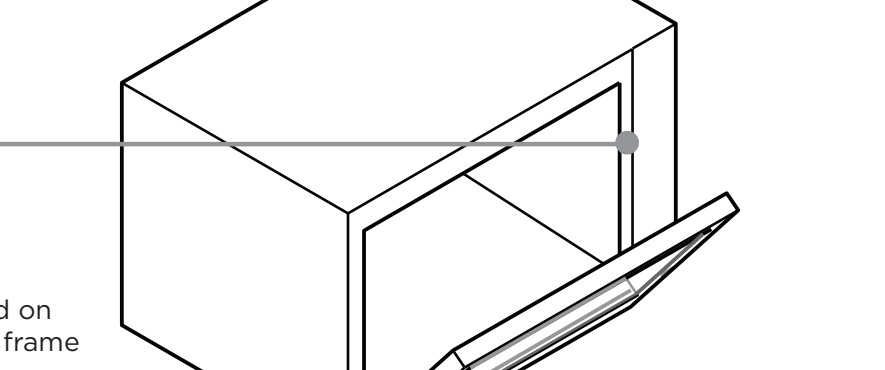

SINGLE BUILT IN OVEN (OB60SL models only)

PRODUCT CODE

The product code is a 5-digit number (followed by a letter in some cases) beginning with 8 (eg 8XXXX) located on the serial label, Please enter all characters

PRODUCT SERIAL NUMBER

The product serial number is located on the serial label