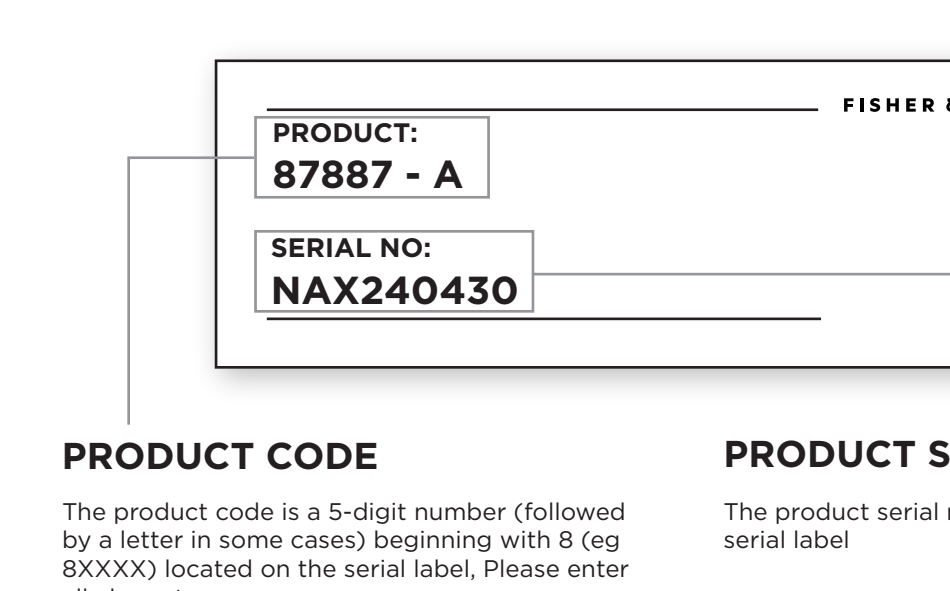

SINGLE / DOUBLE BUILT IN OVEN (OB60 models only)

PRODUCT CODE

The product code is a 5-digit number (followed by a letter in some cases) beginning with 8 (eg 8XXXX) located on the serial label, Please enter all characters

PRODUCT SERIAL NUMBER

The product serial number is located on the serial label