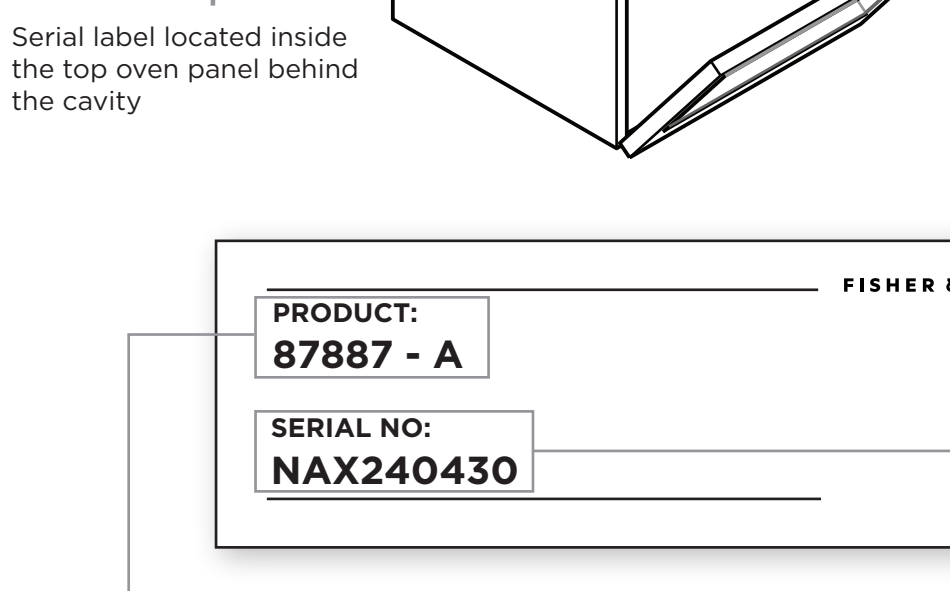

SINGLE / DOUBLE BUILT IN OVEN (OB76/OB30, OS30/OD30 models only)

PRODUCT CODE

The product code is a 5-digit number (followed by a letter in some cases) beginning with 8 (eg 8XXXX) located on the serial label, please enter all characters

PRODUCT SERIAL NUMBER

The product serial number is located on the serial label