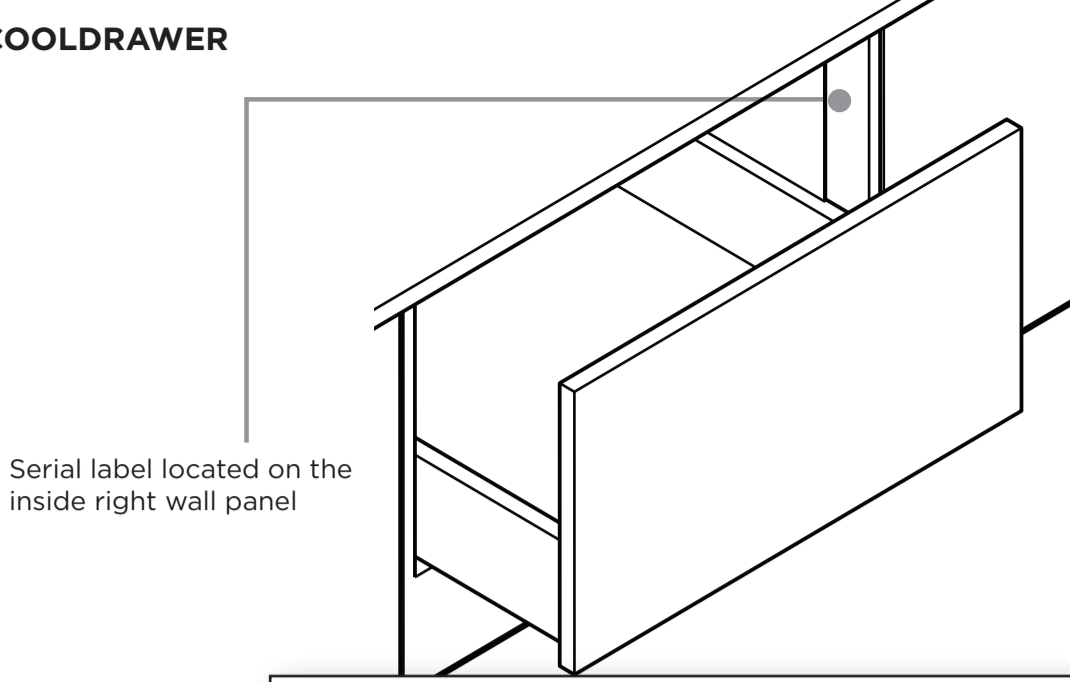

REFRIGERATION

*Actual labels will differ from shown

COOLDRAWER

Serial label located on the inside right wall panel