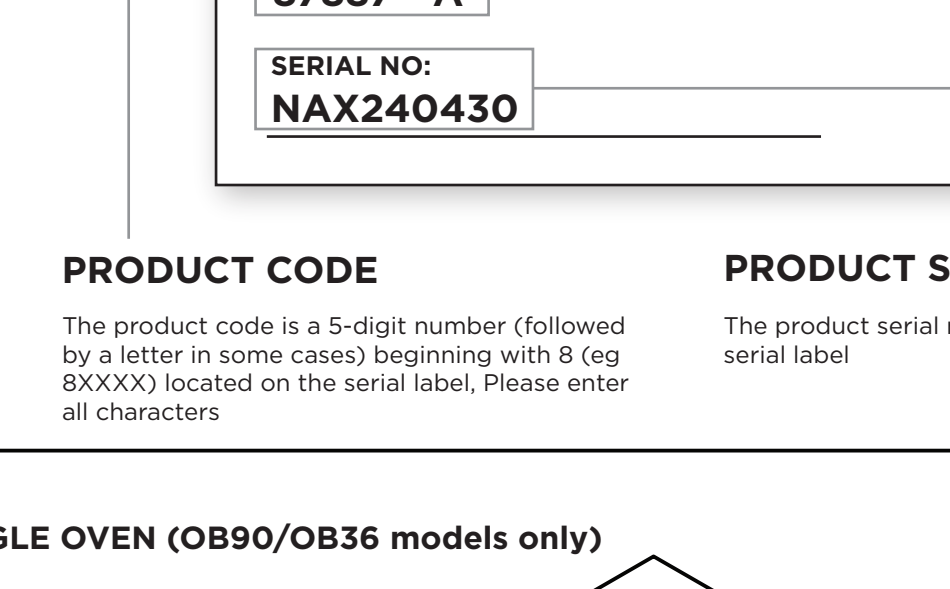

SINGLE BUILT IN OVEN (OB60SL models only)

PRODUCT CODE

The product code is a 5-digit number (followed by a letter in some cases) beginning with 8 (eg 8XXXX) located on the serial label, Please enter all characters

PRODUCT SERIAL NUMBER

The product serial number is located on the serial label