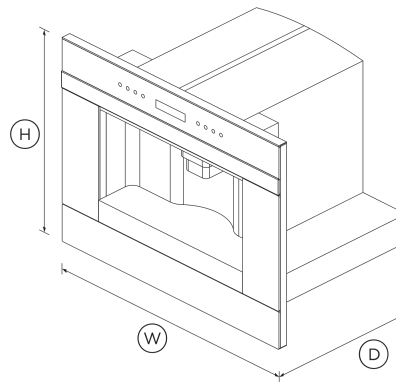

DIMENSIONS

Height	458 mm
Width	596 mm
Depth	480 mm

FEATURES & BENEFITS

Sized To Suit

This 60cm Built-in Coffee Maker is perfect for the compact kitchen and can be placed virtually anywhere. Companion products share standard dimensions and can be installed in multiple configurations to suit your kitchen design and preference.