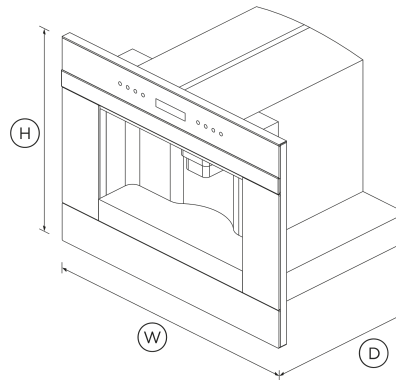

- Part of our suite of companion products, designed to match aesthetically for flexible configurations.

DIMENSIONS

Height	458 mm
Width	596 mm
Depth	480 mm

FEATURES & BENEFITS

Sized To Suit

This 60cm Built-in Coffee Maker is perfect for the compact kitchen and can be placed virtually anywhere. Companion products share standard dimensions and can be installed in multiple configurations to suit your kitchen design and preference.