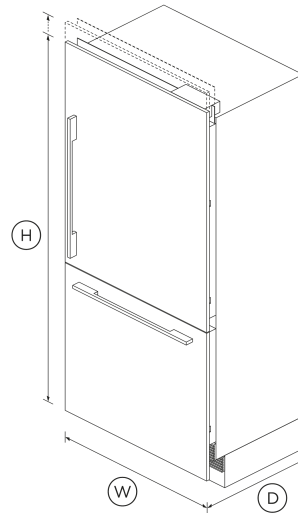

36" Series 7 Integrated Refrigerator Freezer, Ice

Series 7 | Integrated

Panel Ready | Right Hinge

Choose a roomy refrigerator with ice maker. Fits flush with your custom cabinetry or with our stainless steel panels.

- Can be fitted for a height of 80 or 84 inches

DIMENSIONS

Height	79 13/16 "
Width	35 1/16 "
Depth	23 3/4 "

FEATURES & BENEFITS

ActiveSmart™ Foodcare

ActiveSmart™ Foodcare learns how you live. It's technology which understands how you use your refrigerator and adjusts temperature, airflow and humidity inside to help keep food fresher for longer.