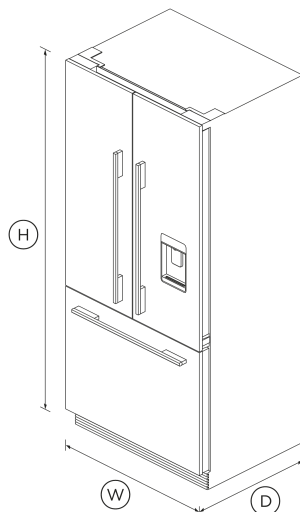

Integrated French Door Refrigerator Freezer, 32", Ice & Water

Series 7 | Integrated

Stainless Steel | French hinge

This large capacity refrigerator with bottom freezer seamlessly integrates into your kitchen, fitting flush into your cabinetry.

- Stainless steel door panels and handles are available for separate purchase

DIMENSIONS

Height	71 1/8 "
Width	31 1/8 "
Depth	23 11/16 "

FEATURES & BENEFITS

Perfect Fit

These models fit flush and have minimal gaps, with no visible hinges. Purchase our stainless steel door panel and handles separately for a sleek, modern finish that complements your kitchen's style.