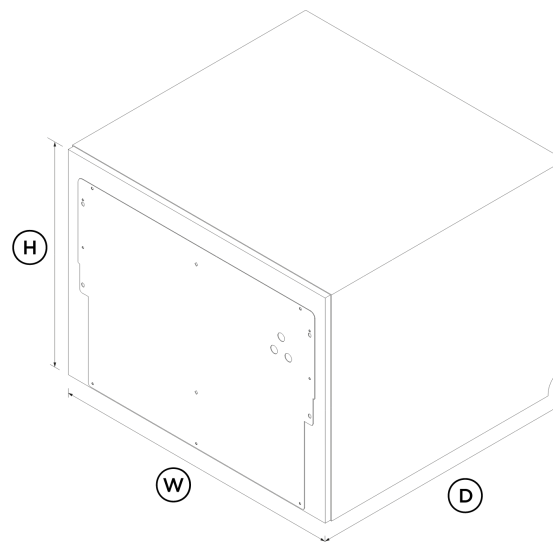

Series 11, Integrated Tall Single DishDrawer Dishwasher

Series 11 | Integrated

Panel Ready

<p>Place anywhere in your kitchen at bench height for easy loading and seamless integration. Features a premium stainless steel .*</p>

DIMENSIONS

Height	454 mm
Width	599 mm
Depth	553 mm

FEATURES & BENEFITS

Seamless Integration

With the flexibility of ergonomic placement and function, single DishDrawer™ Dishwashers can be distributed throughout the kitchen to support patterns of use. The touch-sensitive control panel is located inside this Integrated model, leaving an uninterrupted exterior that blends seamlessly with surrounding cabinetry.