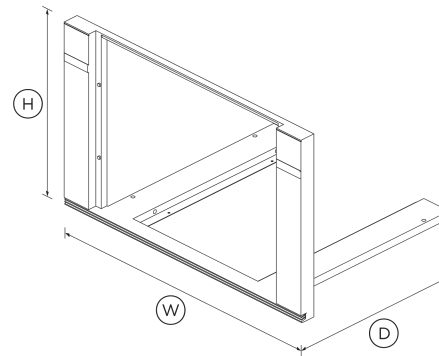

- This is Minimal style, to pair with other Minimal style products

DIMENSIONS

Height	18 13/16 "
Width	29 13/16 "
Depth	20 7/8 "

SPECIFICATIONS

Product Dimensions

Depth	20 7/8 "
Height	18 13/16 "
Width	29 13/16 "