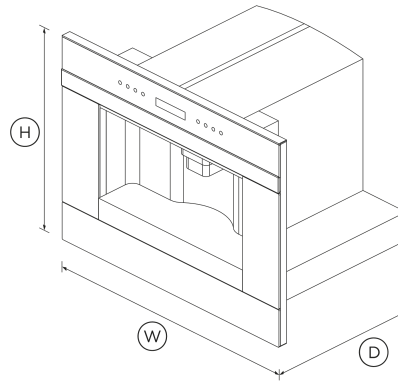

- Part of our suite of companion products, designed to match aesthetically for flexible configurations.

DIMENSIONS

Height	458 mm
Width	596 mm
Depth	480 mm

FEATURES & BENEFITS

Sized To Suit

This 60cm Built-in Coffee Maker is perfect for the compact kitchen and can be placed virtually anywhere. Companion products share standard dimensions and can be installed in multiple configurations to suit your kitchen design and preference.