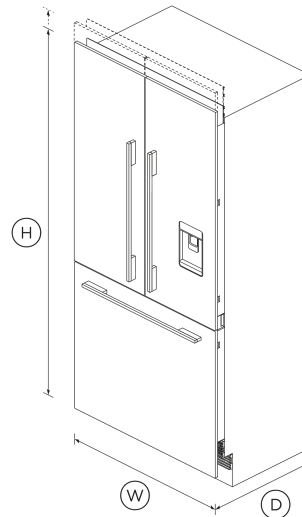

36" Series 7 Integrated French Door Refrigerator Freezer, Ice & Water

Series 7 | Integrated

Stainless Steel

This large capacity refrigerator with bottom freezer seamlessly integrates into your kitchen, fitting flush into your cabinetry.

- Stainless steel door panels and handles are available for separate purchase

DIMENSIONS

Height	79 13/16 "
Width	35 1/16 "
Depth	23 3/4 "

FEATURES & BENEFITS

Perfect Fit

These models fit flush and have minimal gaps, with no visible hinges. Purchase our stainless steel door panel and handles separately for a sleek, modern finish that complements your kitchen's style.