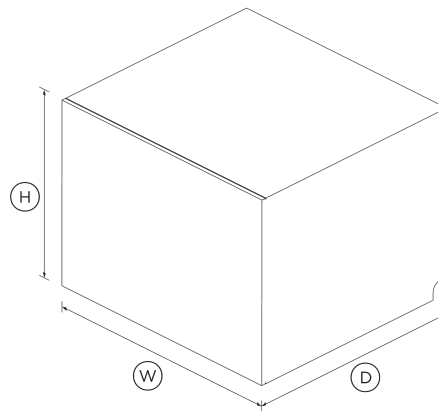

# Integrated Single DishDrawer Dishwasher, Tall, Sanitize

Series 9 | Integrated

Panel Ready

Designed to fit your full-sized dinner plates, this DishDrawer™ can be placed anywhere in your kitchen, integrating seamlessly.

## DIMENSIONS

Height	17 7/8 "
Width	23 9/16 "
Depth	21 3/4 "