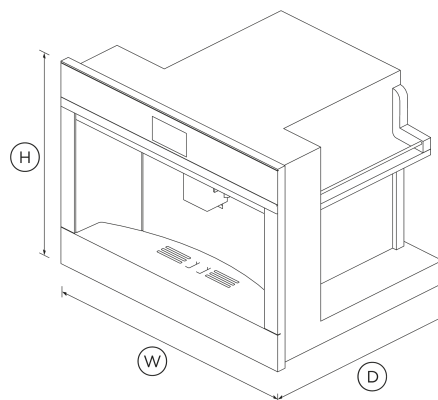

DIMENSIONS

Height	18 "
Width	23 1/2 "
Depth	18 7/8 "

FEATURES & BENEFITS

Sized To Suit

This 24" Built-in Coffee Maker is perfect for the compact kitchen and can be placed virtually anywhere. Companion products share standard dimensions and can be installed in multiple configurations to suit your kitchen design and preference.