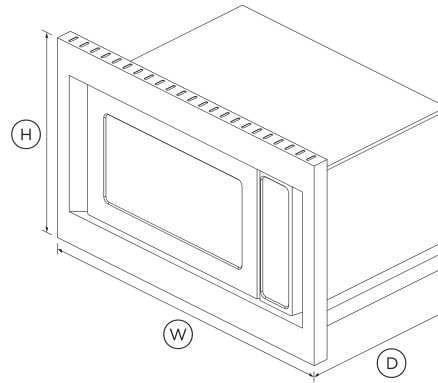

# 30" Series 5 Contemporary Microwave Trim Kit

Series 5 | Contemporary

Stainless Steel

Blends the 24" Traditional Microwave into your existing cabinetry seamlessly.

## DIMENSIONS

Height	17 7/8 "
Width	29 7/8 "
Depth	0 7/8 "

### Product Dimensions

Depth	0 7/8 "
Height	17 7/8 "
Width	29 7/8 "

SKU 81228

The product dimensions and specifications in this page apply to the specific product and model. Under our policy of continuous improvement, these dimensions and specifications may change at any time. You should therefore check with Fisher & Paykel's Customer Care Centre to ensure this page correctly describes the model currently available. © Fisher & Paykel Appliances Ltd 2020