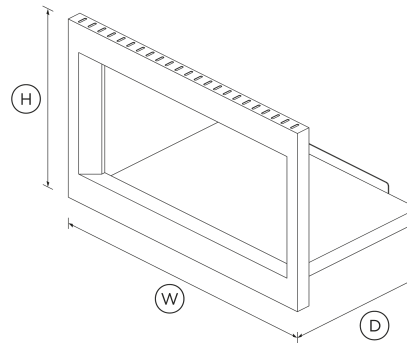

24" Series 5 Contemporary Microwave Trim Kit Accessory

Series 5 | Contemporary

Stainless Steel

This microwave trim kit integrates our 24" traditional microwave into your surrounding cabinetry.

- Pairs with our Traditional Microwave (MO-24SS-3Y)