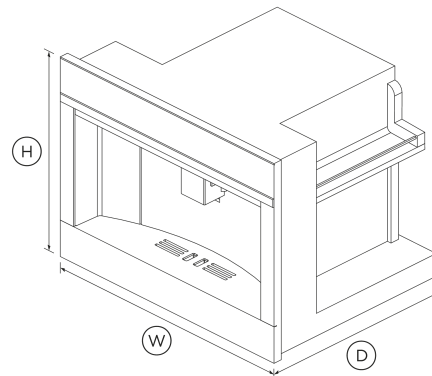

DIMENSIONS

Height	458 mm
Width	596 mm
Depth	480 mm

FEATURES & BENEFITS

Coffee Choice

Your Coffee Maker has 13 different choices to suit your taste and selection – from Espresso to Latte and more.

Self-Cleaning