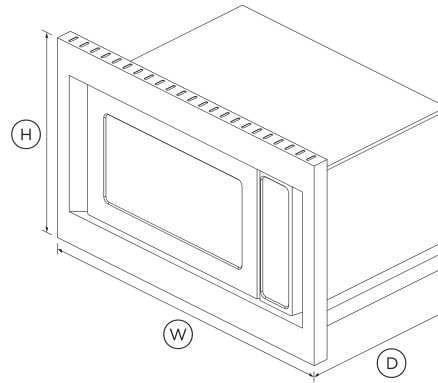

30" Series 5 Contemporary Microwave Trim Kit

Series 5 | Contemporary

Stainless Steel

Blends the 24" Traditional Microwave into your existing cabinetry seamlessly.

DIMENSIONS

Height	17 7/8 "
Width	29 7/8 "
Depth	0 7/8 "

SPECIFICATIONS

Product Dimensions

Depth	0 7/8 "
Height	17 7/8 "
Width	29 7/8 "

SKU 81228

The product dimensions and specifications in this page apply to the specific product and model. Under our policy of continuous improvement, these dimensions and specifications may change at any time. You should therefore check with Fisher & Paykel's Customer Care Centre to ensure this page correctly describes the model currently available. © Fisher & Paykel Appliances Ltd 2020