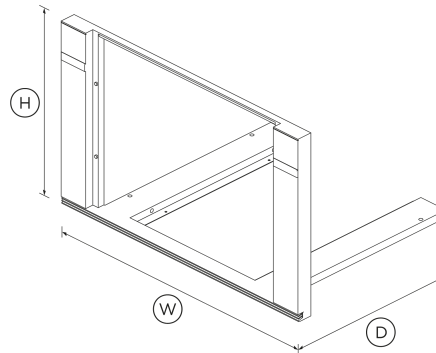

- This is Minimal style, to pair with other Minimal style products

DIMENSIONS

Height **478 mm**

Width **757 mm**
Depth **530 mm**

SPECIFICATIONS

Product dimensions

Depth **530 mm**
Height **478 mm**
Width **757 mm**