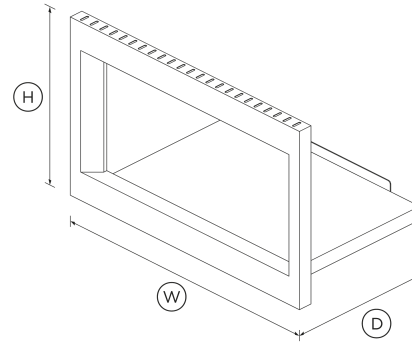

SPECIFICATIONS

SKU 70866

The product dimensions and specifications in this page apply to the specific product and model. Under our policy of continuous improvement, these dimensions and specifications may change at any time. You should therefore check with Fisher & Paykel's Customer Care Centre to ensure this page correctly describes the model currently available. © Fisher & Paykel Appliances Ltd 2020

Other product downloads available at fisherpaykel.com

- ↓ Service & Warranty
- ↓ Installation Guide EN

Where applicable:

All appliances use energy, and energy usage typically generates carbon emissions. **Fisher & Paykel Appliances' In-use Energy Carbon Emissions Estimate** indicates carbon emissions from a product's in-use energy. This is calculated either annually or per cycle, using the product's market-specific energy label energy consumption data multiplied by the carbon emissions factor for energy in your country or region.

Our In-use Energy Carbon Emissions Estimate is designed to assist customers in making informed purchasing decisions when comparing different Fisher & Paykel products. For example, a heat pump dryer typically has a lower In-use Energy Carbon Emissions Estimate than a vented dryer.

A PEACE OF MIND SALE
24 Hours 7 Days a Week Customer Support
T 1.888.936.7872 W www.fisherpaykel.com