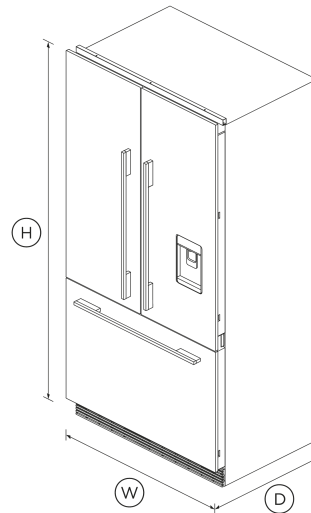

36" Series 7 Integrated French Door Refrigerator Freezer, Ice & Water

Series 7 | Integrated

Stainless Steel

This large capacity refrigerator with bottom freezer seamlessly integrates into your kitchen, fitting flush into your cabinetry.

- Stainless steel door panels and handles are available for separate purchase

DIMENSIONS

Height	71 13/16 "
Width	35 1/16 "
Depth	23 3/4 "

FEATURES & BENEFITS

Perfect Fit

These models fit flush and have minimal gaps, with no visible hinges. Purchase our stainless steel door panel and handles separately for a sleek, modern finish that complements your kitchen's style.

Product Dimensions

Depth	23 3/4 "
-------	-----------------