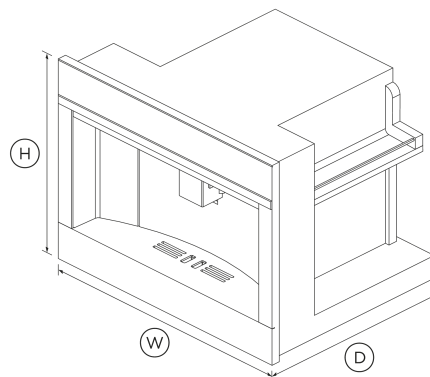

- Part of our suite of companion products, designed to match aesthetically for flexible configurations.

DIMENSIONS

Height	458 mm
Width	596 mm
Depth	480 mm

FEATURES & BENEFITS

Coffee Choice

Your Coffee Maker has 13 different choices to suit your taste and selection – from Espresso to Latte and more.