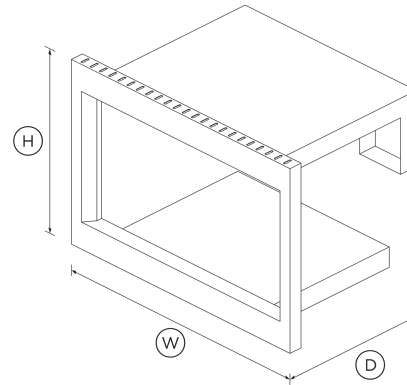

# 24" Series 5 Contemporary Microwave Oven Trim Kit Accessory

Series 5 | Contemporary

Stainless Steel

This microwave trim kit integrates our 24" combination microwave oven into your surrounding cabinetry.

## DIMENSIONS