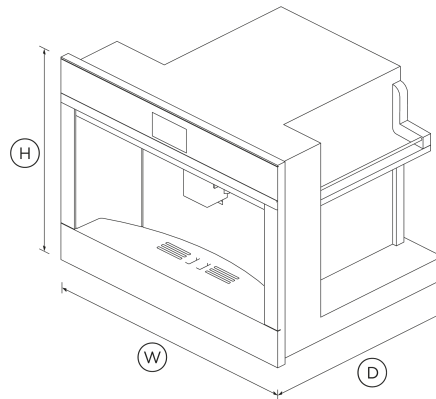

DIMENSIONS

Height	18 "
Width	23 1/2 "
Depth	18 7/8 "

FEATURES & BENEFITS

Sized To Suit

This 24" Built-in Coffee Maker is perfect for the compact kitchen and can be placed virtually anywhere. Companion products share standard dimensions and can be installed in multiple configurations to suit your kitchen design and preference.