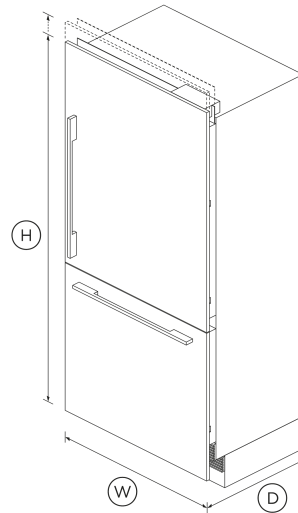

Integrated Refrigerator Freezer, 36", Ice

Series 7 | Integrated

Panel Ready | Right Hinge

Choose a roomy refrigerator with ice maker. Fits flush with your custom cabinetry or with our stainless steel panels.

- Can be fitted for a height of 80 or 84 inches

DIMENSIONS

Height	79 13/16 "
Width	35 1/16 "
Depth	23 3/4 "

FEATURES & BENEFITS

ActiveSmart™ Foodcare

ActiveSmart™ Foodcare learns how you live. It's technology which understands how you use your refrigerator and adjusts temperature, airflow and humidity inside to help keep food fresher for longer.