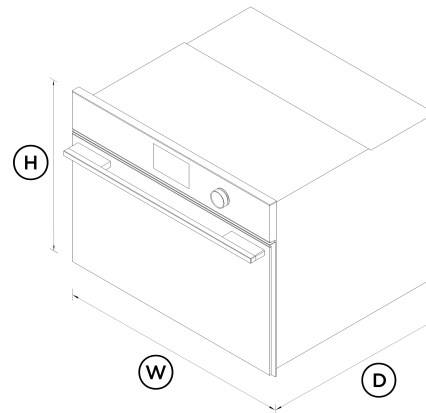

- Generous 49L capacity, with four shelf positions
- A Wired Temperature Sensor precisely monitors cooking in real time

- Guided touchscreen cooking makes it simple to navigate cooking processes
- Wi-Fi enabled and works with the SmartHQ™ app for remote control and notifications

DIMENSIONS

| | |
|--------|--------|
| Height | 458 mm |
| Width | 596 mm |
| Depth | 565 mm |

FEATURES & BENEFITS

Cooking Flexibility

Choose from 22 functions, including four microwave-only functions, 14 traditional oven functions, and four combination functions, giving you the best microwave and convection oven technology.