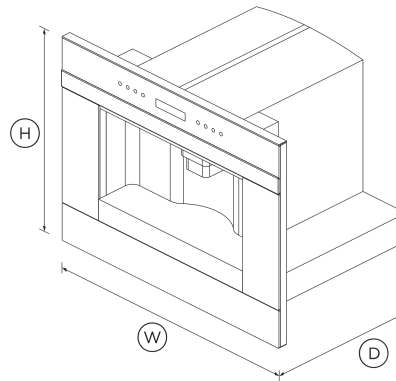

DIMENSIONS

Height	458 mm
Width	596 mm
Depth	480 mm

FEATURES & BENEFITS

Sized To Suit

This 60cm Built-in Coffee Maker is perfect for the compact kitchen and can be placed virtually anywhere. Companion products share standard dimensions and can be installed in multiple configurations to suit your kitchen design and preference.