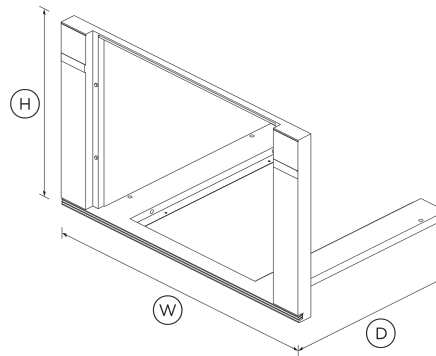

## DIMENSIONS

Height	478 mm
Width	757 mm
Depth	530 mm

### Product dimensions

Depth	530 mm
Height	478 mm
Width	757 mm

SKU 81940

The product dimensions and specifications in this page apply to the specific product and model. Under our policy of continuous improvement, these dimensions and specifications may change at any time. You should therefore check with Fisher & Paykel's Customer Care Centre to ensure this page correctly describes the model currently available. © Fisher & Paykel Appliances Ltd 2020