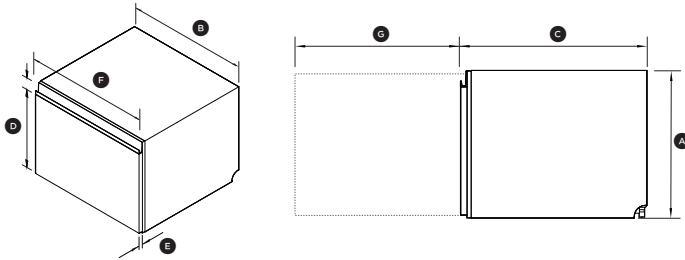

ACCESSORIES

- ① Cutlery basket included

FISHER & PAYKEL

PRELIMINARY SPECIFICATION GUIDE

SINGLE DISHDRAWER™ DISHWASHER, TALL

SPECIFICATIONS

Model No.	DD60ST4NX9, DD60ST4HNNX9 DD60ST4NB9, DD60ST4HNNB9 DD60ST4ZB9, DD60ST4HZB9
Dimensions	H 454mm W 599mm D 573mm
Weight	32kg DD60ST4NX9, DD60ST4HNNX9 DD60ST4NB9, DD60ST4HNNB9 35kg DD60ST4ZB9, DD60ST4HZB9
Electrical	
Supply	220-240VAC, 50Hz
Service	4.2A
Outlet	3-prong grounding type
Plumbing	
Supply	3/4" BSP (GB20)
Pressure	Max. 1 MPa (145psi), min. 0.03 MPa (4.3psi) recommended cold. Max 60°C

REAR VIEW

ISO VIEW

Service outlet at rear extends both sides, hoses and cords can be routed to either or both sides. Units shown in mm.

PRODUCT DIMENSIONS

CAVITY DIMENSIONS: STANDARD INSTALLATION

ISO VIEW

PROFILE VIEW

ISO VIEW

	mm
(A) Overall height	454
(B) Overall width	599
(C) Overall depth*	573
(D) Height of front panel	442
(E) Depth of front panel	20
(F) Width of front panel	595
(G) Depth of open drawer	547

*Including front door panel

	mm
(A) Overall height	456
(B) Overall width	600
(C) Overall depth	580