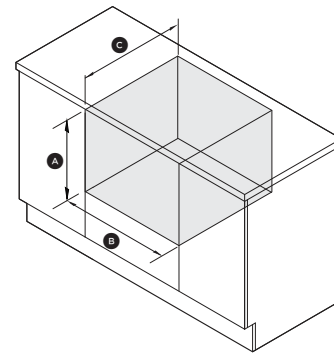

REAR VIEW

ISO VIEW

Service outlet at rear extends both sides, hoses and cords can be routed to either or both sides. Units shown in mm.

PRODUCT DIMENSIONS

CAVITY DIMENSIONS: STANDARD INSTALLATION

ISO VIEW

PROFILE VIEW

ISO VIEW

	mm
(A) Overall height	454
(B) Overall width	599
(C) Overall depth*	573
(D) Height of front panel	442
(E) Depth of front panel	20
(F) Width of front panel	595
(G) Depth of open drawer	547

*Including front door panel

	mm
(A) Overall height	456
(B) Overall width	600
(C) Overall depth	580