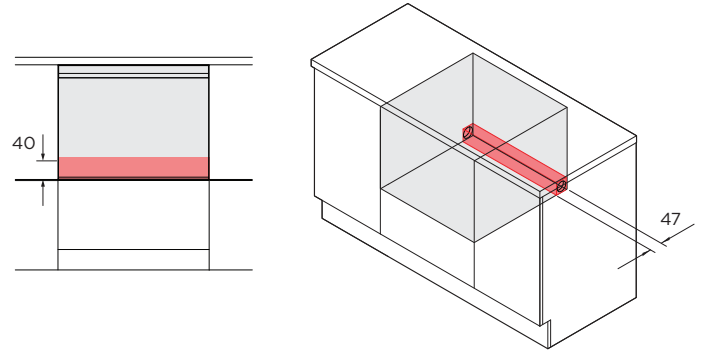

ACCESSORIES

- ① Cutlery basket included

FISHER & PAYKEL

PRELIMINARY SPECIFICATION GUIDE

SINGLE DISHDRAWER™ DISHWASHER, TALL

SPECIFICATIONS

Model No.	DD60ST4NX9, DD60ST4HNNX9 DD60ST4NB9, DD60ST4HNNB9 DD60ST4ZB9, DD60ST4HZB9
Dimensions	H 454mm W 599mm D 573mm
Weight	32kg DD60ST4NX9, DD60ST4HNNX9 DD60ST4NB9, DD60ST4HNNB9 35kg DD60ST4ZB9, DD60ST4HZB9
Electrical	
Supply	220-240VAC, 50Hz
Service	4.2A
Outlet	3-prong grounding type
Plumbing	
Supply	3/4" BSP (GB20)
Pressure	Max. 1 MPa (145psi), min. 0.03 MPa (4.3psi) recommended cold. Max 60°C

REAR VIEW

ISO VIEW

Service outlet at rear extends both sides, hoses and cords can be routed to either or both sides. Units shown in mm.

PRODUCT DIMENSIONS

CAVITY DIMENSIONS: STANDARD INSTALLATION

ISO VIEW

PROFILE VIEW

ISO VIEW

	mm
(A) Overall height	454
(B) Overall width	599
(C) Overall depth*	573
(D) Height of front panel	442
(E) Depth of front panel	20
(F) Width of front panel	595
(G) Depth of open drawer	547

*Including front door panel

	mm
(A) Overall height	456
(B) Overall width	600
(C) Overall depth	580