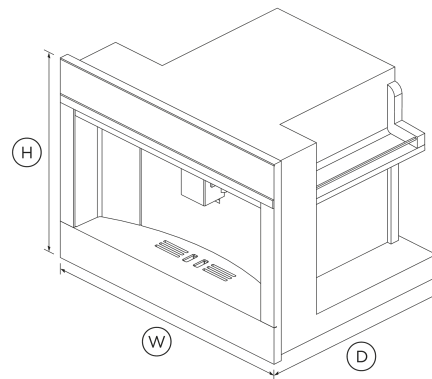

- Part of our suite of companion products, designed to match aesthetically for flexible configurations.

DIMENSIONS

Height	458 mm
Width	596 mm
Depth	480 mm

FEATURES & BENEFITS

Coffee Choice

Your Coffee Maker has 13 different choices to suit your taste and selection – from Espresso to Latte and more.