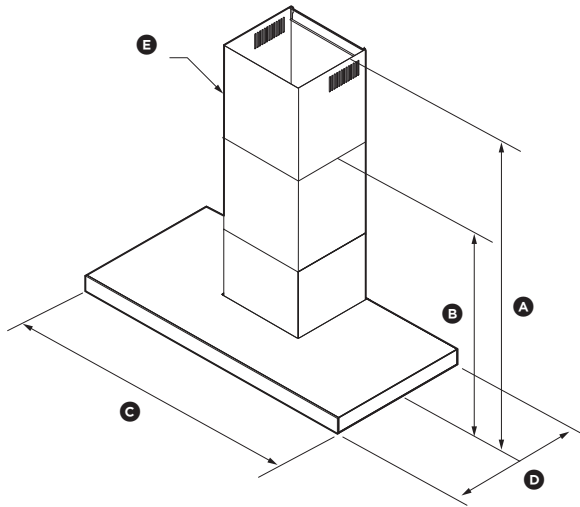

FISHER & PAYKEL

PRELIMINARY SPECIFICATION GUIDE

WALL RANGEHOOD, 36"

SPECIFICATIONS

Model No.	HC36DCXB4
Dimensions	H 25" - 40 3/4" x W 35 3/8" x D 19 11/16"
Minimum distance above cooktops	Consult the cooktop installation guide for details of the required installation height of the rangehood
Electrical	
Supply	120 V, 60 Hz
Outlet	3 pin plug
Light source	
Type	9-Watt LED lightstrip

PRODUCT DIMENSIONS

ISO VIEW

		inch
(A)	Maximum overall height of rangehood	25
(B)	Minimum overall height of rangehood	40 3/4
(C)	Overall width of rangehood	35 3/8
(D)	Overall depth of rangehood	19 11/16
(E)	Diameter of ducting outlet	6