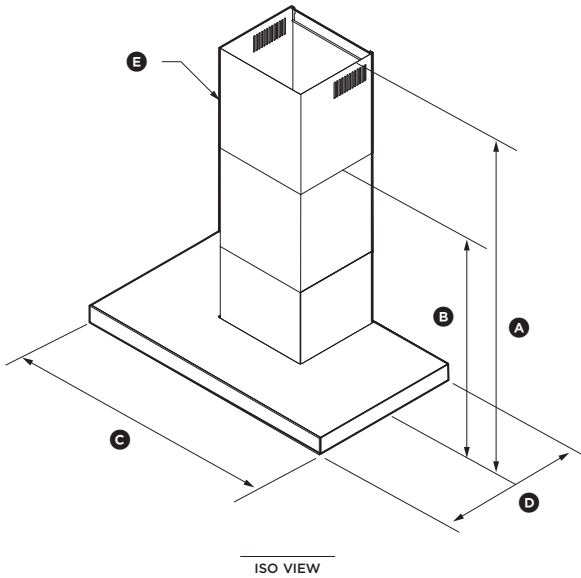

FISHER & PAYKEL

PRELIMINARY SPECIFICATION GUIDE

WALL RANGEHOOD, 24"

SPECIFICATIONS

Model No.	HC24DCXB4
Dimensions	H 25" - 40 3/4" x W 23 9/16" x D 19 11/16"
Minimum distance above cooktops	Consult the cooktop installation guide for details of the required installation height of the rangehood
Electrical	
Supply	120 V, 60 Hz
Outlet	3 pin plug
Light source	
Type	9-Watt LED lightstrip

PRODUCT DIMENSIONS

		inch
(A)	Maximum overall height of rangehood	25
(B)	Minimum overall height of rangehood	40 3/4
(C)	Overall width of rangehood	23 9/16
(D)	Overall depth of rangehood	19 11/16
(E)	Diameter of ducting outlet	6