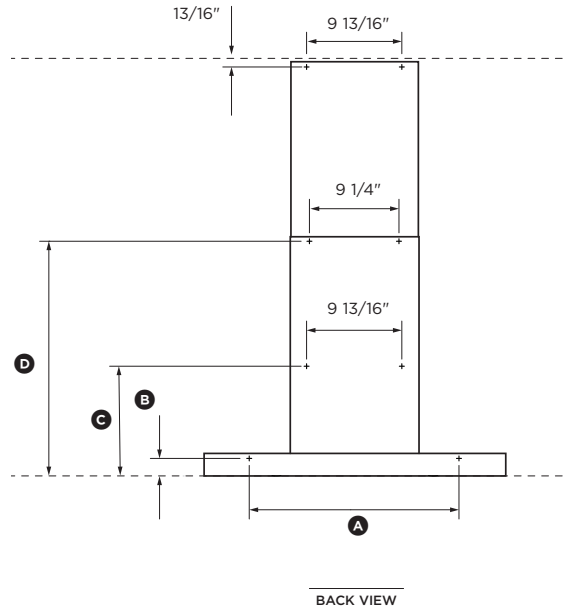

### SPECIFICATIONS

|                                 |   |
|---------------------------------|---|
| Model No.                       | HC24DCXB4   |
| Dimensions                      | H 25" - 40 3/4" x W 23 9/16" x D 19 11/16"  |
| Minimum distance above cooktops | Consult the cooktop installation guide for details of the required installation height of the rangehood |
| <b>Electrical</b>               |   |
| Supply                          | 120 V, 60 Hz  |
| Outlet                          | 3 pin plug  |
| <b>Light source</b>             |   |
| Type                            | 9-Watt LED lightstrip   |

### PRODUCT DIMENSIONS

|     |                                     | inch     |
|-----|-------------------------------------|----------|
| (A) | Maximum overall height of rangehood | 25       |
| (B) | Minimum overall height of rangehood | 40 3/4   |
| (C) | Overall width of rangehood          | 23 9/16  |
| (D) | Overall depth of rangehood          | 19 11/16 |
| (E) | Diameter of ducting outlet          | 6        |

### ATTACHMENT DIMENSIONS

|     |   | inch    |
|-----|---|---------|
| (A) | Lower rangehood attachment point width  | 16 9/16 |
| (B) | Lower rangehood attachment point height | 1 7/16  |
| (C) | Upper rangehood attachment point height | 11 1/4  |
| (D) | Chimney bracket attachment point height | 22      |