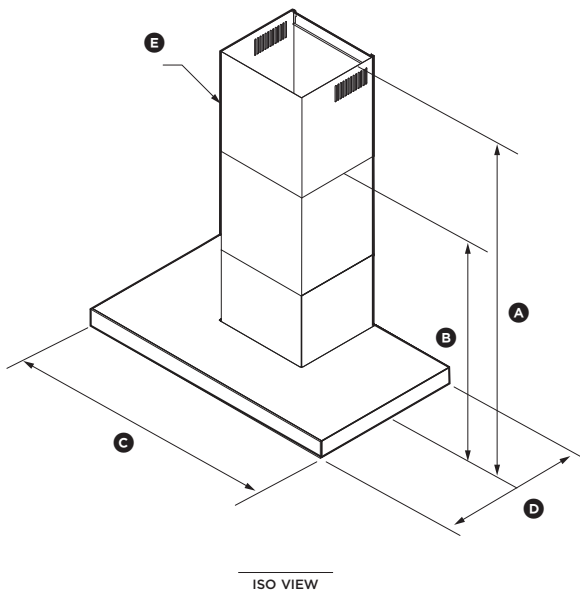

FISHER & PAYKEL

PRELIMINARY SPECIFICATION GUIDE

WALL RANGEHOOD, 30"

SPECIFICATIONS

Model No.	HC30DCXB4
Dimensions	H 25" - 40 3/4" x W 29 3/4" x D 19 11/16"
Minimum distance above cooktops	Consult the cooktop installation guide for details of the required installation height of the rangehood
Electrical	
Supply	120 V, 60 Hz
Outlet	3 pin plug
Light source	
Type	9-Watt LED lightstrip

PRODUCT DIMENSIONS

		inch
A	Maximum overall height of rangehood	25
B	Minimum overall height of rangehood	40 3/4
C	Overall width of rangehood	29 3/4
D	Overall depth of rangehood	19 11/16
E	Diameter of ducting outlet	6