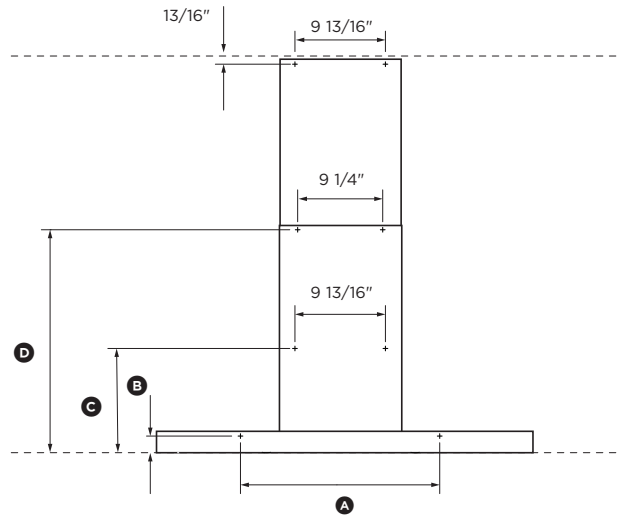

### ATTACHMENT DIMENSIONS

|   |   | inch    |
|---|---|---------|
| A | Lower rangehood attachment point width  | 16 9/16 |
| B | Lower rangehood attachment point height | 1 7/16  |
| C | Upper rangehood attachment point height | 11 1/4  |
| D | Chimney bracket attachment point height | 22      |

### SPECIFICATIONS

|                                 |   |
|---------------------------------|---|
| Model No.                       | HC36DCXB4   |
| Dimensions                      | H 25" - 40 3/4" x W 35 3/8" x D 19 11/16"   |
| Minimum distance above cooktops | Consult the cooktop installation guide for details of the required installation height of the rangehood |
| <b>Electrical</b>               |   |
| Supply                          | 120 V, 60 Hz  |
| Outlet                          | 3 pin plug  |
| <b>Light source</b>             |   |
| Type                            | 9-Watt LED lightstrip   |

### PRODUCT DIMENSIONS

ISO VIEW

|     |                                     | inch     |
|-----|-------------------------------------|----------|
| (A) | Maximum overall height of rangehood | 25       |
| (B) | Minimum overall height of rangehood | 40 3/4   |
| (C) | Overall width of rangehood          | 35 3/8   |
| (D) | Overall depth of rangehood          | 19 11/16 |
| (E) | Diameter of ducting outlet          | 6        |

### ATTACHMENT DIMENSIONS

BACK VIEW

|     |   | inch     |
|-----|---|----------|
| (A) | Lower rangehood attachment point width  | 22 13/16 |
| (B) | Lower rangehood attachment point height | 1 7/16   |
| (C) | Upper rangehood attachment point height | 11 1/4   |
| (D) | Chimney bracket attachment point height | 22       |