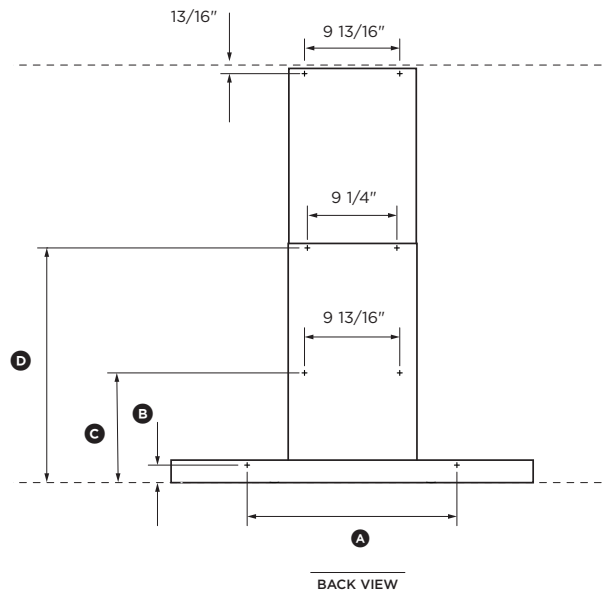

### ATTACHMENT DIMENSIONS

|     |   | inch    |
|-----|---|---------|
| (A) | Lower rangehood attachment point width  | 16 9/16 |
| (B) | Lower rangehood attachment point height | 1 7/16  |
| (C) | Upper rangehood attachment point height | 11 1/4  |
| (D) | Chimney bracket attachment point height | 22      |

### SPECIFICATIONS

|                                 |   |
|---------------------------------|---|
| Model No.                       | HC30DCXB4   |
| Dimensions                      | H 25" - 40 3/4" x W 29 3/4" x D 19 11/16"   |
| Minimum distance above cooktops | Consult the cooktop installation guide for details of the required installation height of the rangehood |
| <b>Electrical</b>               |   |
| Supply                          | 120 V, 60 Hz  |
| Outlet                          | 3 pin plug  |
| <b>Light source</b>             |   |
| Type                            | 9-Watt LED lightstrip   |

### PRODUCT DIMENSIONS

|   |                                     | inch     |
|---|-------------------------------------|----------|
| A | Maximum overall height of rangehood | 25       |
| B | Minimum overall height of rangehood | 40 3/4   |
| C | Overall width of rangehood          | 29 3/4   |
| D | Overall depth of rangehood          | 19 11/16 |
| E | Diameter of ducting outlet          | 6        |

### ATTACHMENT DIMENSIONS

|   |   | inch    |
|---|---|---------|
| A | Lower rangehood attachment point width  | 16 9/16 |
| B | Lower rangehood attachment point height | 1 7/16  |
| C | Upper rangehood attachment point height | 11 1/4  |
| D | Chimney bracket attachment point height | 22      |