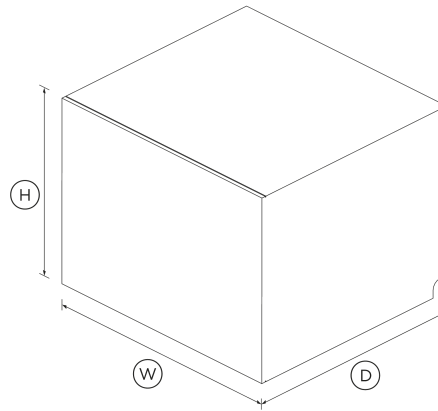

# Integrated Single DishDrawer Dishwasher, Tall, Sanitize

Series 9 | Integrated

Panel Ready

Designed to fit your full-sized dinner plates, this DishDrawer™ can be placed anywhere in your kitchen, integrating seamlessly.

## DIMENSIONS

Height	17 7/8 "
Width	23 9/16 "
Depth	21 3/4 "