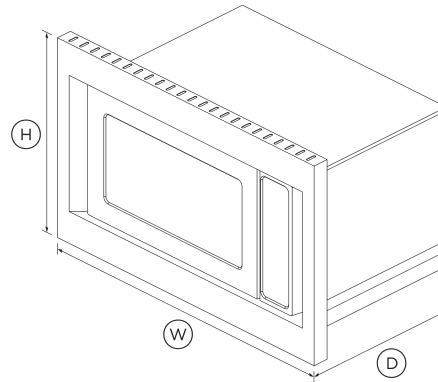

Traditional Microwave Trim Kit, 30"

Series 5 | Contemporary

Stainless Steel

Blends the 24" Traditional Microwave into your existing cabinetry seamlessly.

DIMENSIONS

Height	17 7/8 "
Width	29 7/8 "
Depth	0 7/8 "

SPECIFICATIONS

Product Dimensions

Depth	0 7/8 "
Height	17 7/8 "
Width	29 7/8 "

SKU 81228

The product dimensions and specifications in this page apply to the specific product and model. Under our policy of continuous improvement, these dimensions and specifications may change at any time. You should therefore check with Fisher & Paykel's Customer Care Centre to ensure this page correctly describes the model currently available. © Fisher & Paykel Appliances Ltd 2020