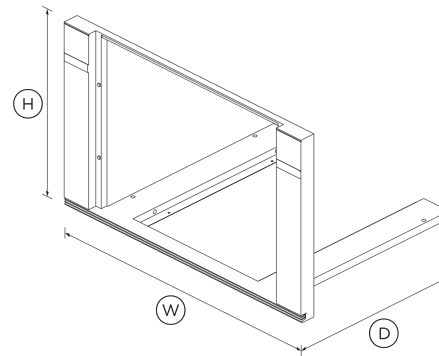

- This is Minimal style, to pair with other Minimal style products

DIMENSIONS

Height	18 13/16 "
Width	29 13/16 "
Depth	20 7/8 "

SPECIFICATIONS

Product dimensions

Depth	20 7/8 "
Height	18 13/16 "
Width	29 13/16 "