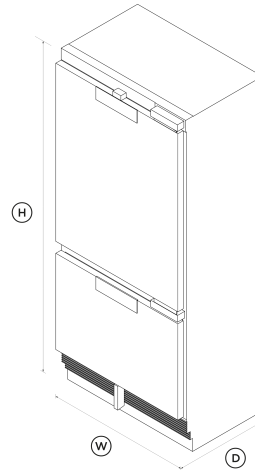

92cm Series 11 Integrated Refrigerator Freezer, Ice & Water

Series 11 | Integrated

Panel Ready | Right Hinge

Choose this roomy refrigerator with ice maker and internal water dispenser. Fits flush with your choice of cabinetry or our stainless steel panels*.

DIMENSIONS

Height	2134 mm
Width	908 mm
Depth	610 mm

FEATURES & BENEFITS

Variable Temperature Drawer

When it comes to optimal food preservation, one temperature does not fit all. Our Variable Temperature Drawer gives you full control over the way you care for food. At the touch of a button, transform the bottom refrigerator drawer to Chill, Fridge, or Pantry modes to best suit different types of food. Adjust the settings for everyday convenience, or switch modes to increase the chilling capacity, ideal for those special occasions.