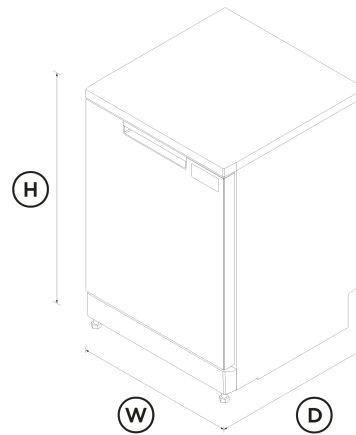

- Wi-Fi enabled and works with the SmartHQ™ app for remote control and notifications

DIMENSIONS

Height	850 - 895 mm
Width	597 mm
Depth	600 mm

FEATURES & BENEFITS

Considered Design

Designed to match our Contemporary style family of products, this freestanding dishwasher has a sleek stainless steel finish with a front-of-door control panel for intuitive usability.