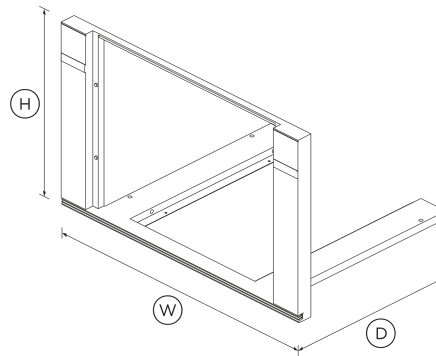

- This is Minimal style, to pair with other Minimal style products

DIMENSIONS

Height	478 mm
Width	757 mm
Depth	530 mm

SPECIFICATIONS

Product dimensions

Depth	530 mm
Height	478 mm
Width	757 mm

SKU 81940

The product dimensions and specifications in this page apply to the specific product and model. Under our policy of continuous improvement, these dimensions and specifications may change at any time. You should therefore check with Fisher & Paykel's Customer Care Centre to ensure this page correctly describes the model currently available. © Fisher & Paykel Appliances Ltd 2020