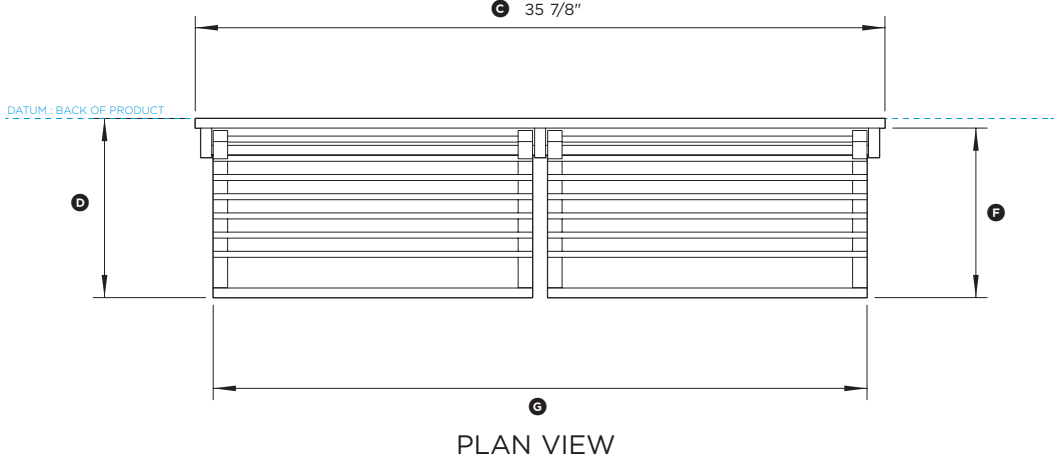

FISHER & PAYKEL

DATA SHEET 36" Professional Range Backguard

PLAN VIEW

PROFILE VIEW

FRONT VIEW

Model no:
BGRV2-3036
(refer page 2 for metric measurements)

Product Dimensions	in
Ⓐ Height of backguard above vent trim on range	28 3/8"
Ⓑ Overall height of backguard	29 1/8"
Ⓒ Overall width of backguard	35 7/8"
Ⓓ Overall depth of backguard and racks	9 5/16"
Ⓔ Depth of backguard	1/2"
Ⓕ Depth of racks	8 13/16"
Ⓖ Width of racks	34"
Ⓗ Distance from top of backguard to bottom of racks	10 15/16"
Ⓘ Distance from bottom of backguard to bottom of racks	17 3/8"
Ⓚ Distance from top of backguard to top of brackets	5 7/8"
Ⓛ Height of backguard below vent trim on range	13/16"
Ⓜ Depth of backguard below vent trim on range	1/16"

INDICATES PRODUCT DATUM -----

DATE: **08.02.2018**

IMPORTANT NOTE: Throughout this guide, dimensions may vary by ±2mm (3/32"). Please read the installation manual for detailed information on installing the product. For full installation instructions & specifications visit fisherpaykel.com

FISHER & PAYKEL

DATA SHEET 36" Professional Range Backguard

Model no:
BGRV2-3036
(refer page 1 for imperial measurements)

Product Dimensions	mm
Ⓐ Height of backguard above vent trim on range	720
Ⓑ Overall height of backguard	740
Ⓒ Overall width of backguard	911
Ⓓ Overall depth of backguard and racks	237
Ⓔ Depth of backguard	13
Ⓕ Depth of racks	224
Ⓖ Width of racks	864
Ⓗ Distance from top of backguard to bottom of racks	278
Ⓘ Distance from bottom of backguard to bottom of racks	442
Ⓛ Distance from top of backguard to top of brackets	149
Ⓜ Height of backguard below vent trim on range	20
Ⓚ Depth of backguard below vent trim on range	1

INDICATES PRODUCT DATUM

DATE: 08.02.2018

IMPORTANT NOTE: Throughout this guide, dimensions may vary by ±2mm (3/32"). Please read the installation manual for detailed information on installing the product. For full installation instructions & specifications visit fisherpaykel.com