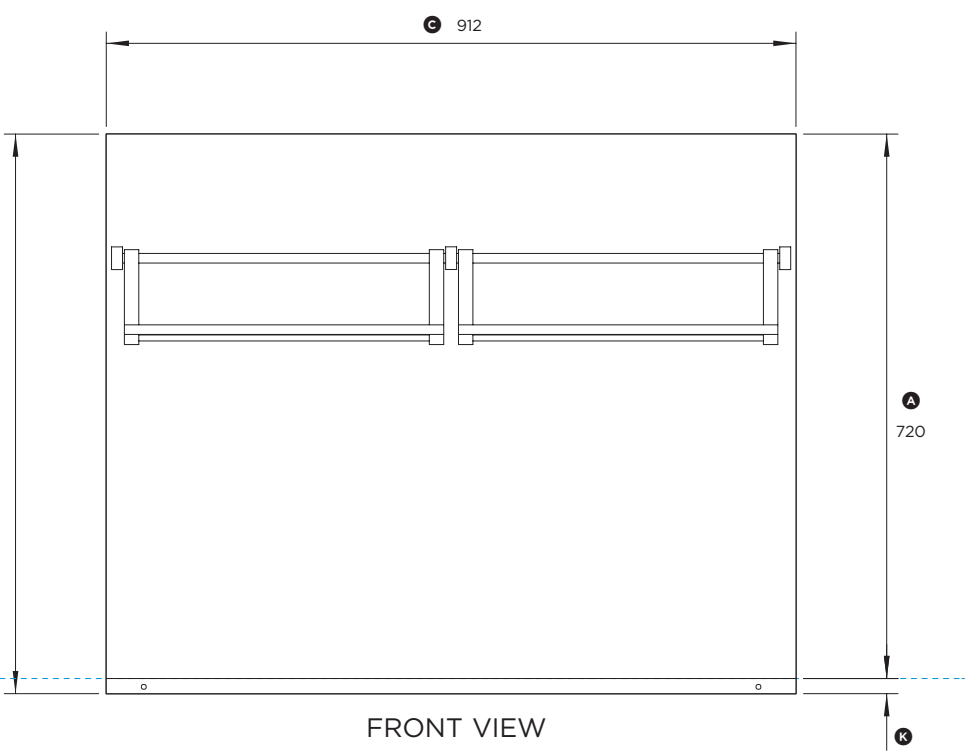

FISHER & PAYKEL

DATA SHEET 36" Professional Range Backguard

PLAN VIEW

PROFILE VIEW

FRONT VIEW

Model no:
BGRV2-3036
(refer page 2 for metric measurements)

Product Dimensions	in
Ⓐ Height of backguard above vent trim on range	28 3/8"
Ⓑ Overall height of backguard	29 1/8"
Ⓒ Overall width of backguard	35 7/8"
Ⓓ Overall depth of backguard and racks	9 5/16"
Ⓔ Depth of backguard	1/2"
Ⓕ Depth of racks	8 13/16"
Ⓖ Width of racks	34"
Ⓗ Distance from top of backguard to bottom of racks	10 15/16"
Ⓘ Distance from bottom of backguard to bottom of racks	17 3/8"
Ⓚ Distance from top of backguard to top of brackets	5 7/8"
Ⓛ Height of backguard below vent trim on range	13/16"
Ⓜ Depth of backguard below vent trim on range	1/16"

INDICATES PRODUCT DATUM -----

DATE: **08.02.2018**

IMPORTANT NOTE: Throughout this guide, dimensions may vary by ±2mm (3/32"). Please read the installation manual for detailed information on installing the product. For full installation instructions & specifications visit fisherpaykel.com

FISHER & PAYKEL

DATA SHEET 36" Professional Range Backguard

Model no:
BGRV2-3036
(refer page 1 for imperial measurements)

Product Dimensions	mm
Ⓐ Height of backguard above vent trim on range	720
Ⓑ Overall height of backguard	740
Ⓒ Overall width of backguard	911
Ⓓ Overall depth of backguard and racks	237
Ⓔ Depth of backguard	13
Ⓕ Depth of racks	224
Ⓖ Width of racks	864
Ⓗ Distance from top of backguard to bottom of racks	278
Ⓘ Distance from bottom of backguard to bottom of racks	442
Ⓛ Distance from top of backguard to top of brackets	149
Ⓜ Height of backguard below vent trim on range	20
Ⓚ Depth of backguard below vent trim on range	1

INDICATES PRODUCT DATUM

DATE: 08.02.2018

IMPORTANT NOTE: Throughout this guide, dimensions may vary by ±2mm (3/32"). Please read the installation manual for detailed information on installing the product. For full installation instructions & specifications visit fisherpaykel.com