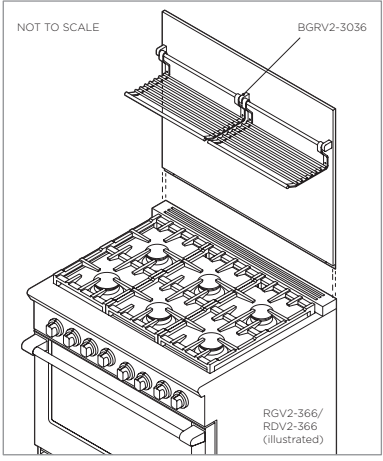

FISHER & PAYKEL

DATA SHEET 36" Professional Range Backguard

PLAN VIEW

PROFILE VIEW

FRONT VIEW

Model no:
BGRV2-3036
(refer page 2 for metric measurements)

Product Dimensions	in
Ⓐ Height of backguard above vent trim on range	28 3/8"
Ⓑ Overall height of backguard	29 1/8"
Ⓒ Overall width of backguard	35 7/8"
Ⓓ Overall depth of backguard and racks	9 5/16"
Ⓔ Depth of backguard	1/2"
Ⓕ Depth of racks	8 13/16"
Ⓖ Width of racks	34"
Ⓗ Distance from top of backguard to bottom of racks	10 15/16"
Ⓘ Distance from bottom of backguard to bottom of racks	17 3/8"
Ⓚ Distance from top of backguard to top of brackets	5 7/8"
Ⓛ Height of backguard below vent trim on range	13/16"
Ⓜ Depth of backguard below vent trim on range	1/16"

INDICATES PRODUCT DATUM -----

DATE: **08.02.2018**

IMPORTANT NOTE: Throughout this guide, dimensions may vary by ±2mm (3/32"). Please read the installation manual for detailed information on installing the product. For full installation instructions & specifications visit fisherpaykel.com

FISHER & PAYKEL

DATA SHEET 36" Professional Range Backguard

Model no:
BGRV2-3036
(refer page 1 for imperial measurements)

Product Dimensions	mm
Ⓐ Height of backguard above vent trim on range	720
Ⓑ Overall height of backguard	740
Ⓒ Overall width of backguard	911
Ⓓ Overall depth of backguard and racks	237
Ⓔ Depth of backguard	13
Ⓕ Depth of racks	224
Ⓖ Width of racks	864
Ⓗ Distance from top of backguard to bottom of racks	278
Ⓘ Distance from bottom of backguard to bottom of racks	442
Ⓛ Distance from top of backguard to top of brackets	149
Ⓜ Height of backguard below vent trim on range	20
Ⓚ Depth of backguard below vent trim on range	1