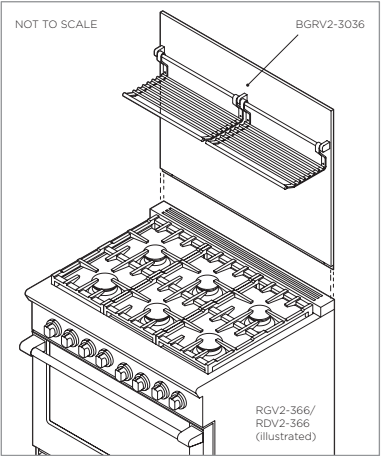

FISHER & PAYKEL

DATA SHEET 36" Professional Range Backguard

PLAN VIEW

PROFILE VIEW

FRONT VIEW

Model no:
BGRV2-3036
(refer page 2 for metric measurements)

Product Dimensions	in
Ⓐ Height of backguard above vent trim on range	28 3/8"
Ⓑ Overall height of backguard	29 1/8"
Ⓒ Overall width of backguard	35 7/8"
Ⓓ Overall depth of backguard and racks	9 5/16"
Ⓔ Depth of backguard	1/2"
Ⓕ Depth of racks	8 13/16"
Ⓖ Width of racks	34"
Ⓗ Distance from top of backguard to bottom of racks	10 15/16"
Ⓘ Distance from bottom of backguard to bottom of racks	17 3/8"
Ⓚ Distance from top of backguard to top of brackets	5 7/8"
Ⓛ Height of backguard below vent trim on range	13/16"
Ⓜ Depth of backguard below vent trim on range	1/16"

INDICATES PRODUCT DATUM -----

DATE: **08.02.2018**

IMPORTANT NOTE: Throughout this guide, dimensions may vary by ±2mm (3/32"). Please read the installation manual for detailed information on installing the product. For full installation instructions & specifications visit fisherpaykel.com

FISHER & PAYKEL

DATA SHEET 36" Professional Range Backguard

Model no:
BGRV2-3036
(refer page 1 for imperial measurements)

Product Dimensions	mm
Ⓐ Height of backguard above vent trim on range	720
Ⓑ Overall height of backguard	740
Ⓒ Overall width of backguard	911
Ⓓ Overall depth of backguard and racks	237
Ⓔ Depth of backguard	13
Ⓕ Depth of racks	224
Ⓖ Width of racks	864
Ⓗ Distance from top of backguard to bottom of racks	278
Ⓘ Distance from bottom of backguard to bottom of racks	442
Ⓛ Distance from top of backguard to top of brackets	149
Ⓜ Height of backguard below vent trim on range	20
Ⓚ Depth of backguard below vent trim on range	1