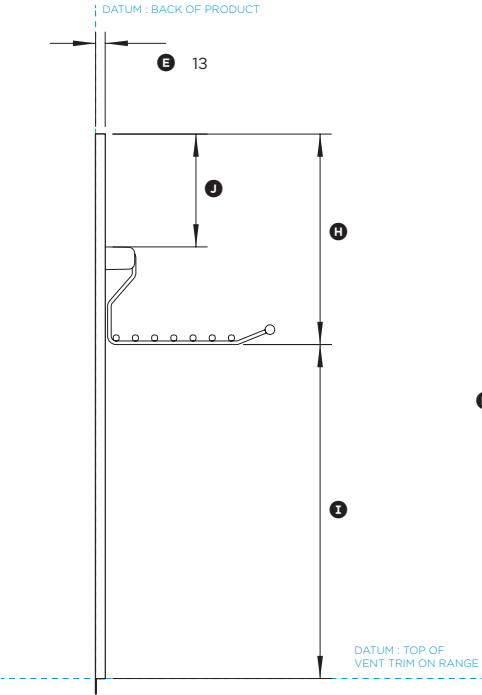

FISHER & PAYKEL

DATA SHEET 36" Professional Range Backguard

PLAN VIEW

PROFILE VIEW

FRONT VIEW

Model no:
BGRV2-3036
(refer page 2 for metric measurements)

Product Dimensions	in
Ⓐ Height of backguard above vent trim on range	28 3/8"
Ⓑ Overall height of backguard	29 1/8"
Ⓒ Overall width of backguard	35 7/8"
Ⓓ Overall depth of backguard and racks	9 5/16"
Ⓔ Depth of backguard	1/2"
Ⓕ Depth of racks	8 13/16"
Ⓖ Width of racks	34"
Ⓗ Distance from top of backguard to bottom of racks	10 15/16"
Ⓘ Distance from bottom of backguard to bottom of racks	17 3/8"
Ⓚ Distance from top of backguard to top of brackets	5 7/8"
Ⓛ Height of backguard below vent trim on range	13/16"
Ⓜ Depth of backguard below vent trim on range	1/16"

INDICATES PRODUCT DATUM -----

DATE: **08.02.2018**

IMPORTANT NOTE: Throughout this guide, dimensions may vary by ±2mm (3/32"). Please read the installation manual for detailed information on installing the product. For full installation instructions & specifications visit fisherpaykel.com

FISHER & PAYKEL

DATA SHEET 36" Professional Range Backguard

Model no:
BGRV2-3036
(refer page 1 for imperial measurements)

Product Dimensions	mm
Ⓐ Height of backguard above vent trim on range	720
Ⓑ Overall height of backguard	740
Ⓒ Overall width of backguard	911
Ⓓ Overall depth of backguard and racks	237
Ⓔ Depth of backguard	13
Ⓕ Depth of racks	224
Ⓖ Width of racks	864
Ⓗ Distance from top of backguard to bottom of racks	278
Ⓘ Distance from bottom of backguard to bottom of racks	442
Ⓛ Distance from top of backguard to top of brackets	149
Ⓜ Height of backguard below vent trim on range	20
Ⓚ Depth of backguard below vent trim on range	1

INDICATES PRODUCT DATUM

DATE: 08.02.2018

IMPORTANT NOTE: Throughout this guide, dimensions may vary by ±2mm (3/32"). Please read the installation manual for detailed information on installing the product. For full installation instructions & specifications visit fisherpaykel.com