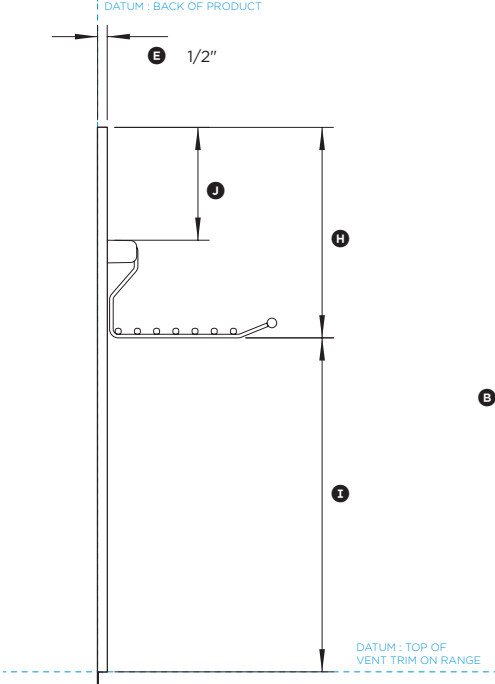

FISHER & PAYKEL

DATA SHEET 36" Professional Range Backguard

PLAN VIEW

PROFILE VIEW

FRONT VIEW

Model no:
BGRV2-3036
(refer page 2 for metric measurements)

Product Dimensions	in
Ⓐ Height of backguard above vent trim on range	28 3/8"
Ⓑ Overall height of backguard	29 1/8"
Ⓒ Overall width of backguard	35 7/8"
Ⓓ Overall depth of backguard and racks	9 5/16"
Ⓔ Depth of backguard	1/2"
Ⓕ Depth of racks	8 13/16"
Ⓖ Width of racks	34"
Ⓗ Distance from top of backguard to bottom of racks	10 15/16"
Ⓘ Distance from bottom of backguard to bottom of racks	17 3/8"
Ⓚ Distance from top of backguard to top of brackets	5 7/8"
Ⓛ Height of backguard below vent trim on range	13/16"
Ⓜ Depth of backguard below vent trim on range	1/16"

INDICATES PRODUCT DATUM -----

DATE: **08.02.2018**

IMPORTANT NOTE: Throughout this guide, dimensions may vary by ±2mm (3/32"). Please read the installation manual for detailed information on installing the product. For full installation instructions & specifications visit fisherpaykel.com

FISHER & PAYKEL

DATA SHEET 36" Professional Range Backguard

Model no:
BGRV2-3036
(refer page 1 for imperial measurements)

Product Dimensions	mm
Ⓐ Height of backguard above vent trim on range	720
Ⓑ Overall height of backguard	740
Ⓒ Overall width of backguard	911
Ⓓ Overall depth of backguard and racks	237
Ⓔ Depth of backguard	13
Ⓕ Depth of racks	224
Ⓖ Width of racks	864
Ⓗ Distance from top of backguard to bottom of racks	278
Ⓘ Distance from bottom of backguard to bottom of racks	442
Ⓛ Distance from top of backguard to top of brackets	149
Ⓜ Height of backguard below vent trim on range	20
Ⓚ Depth of backguard below vent trim on range	1

INDICATES PRODUCT DATUM

DATE: 08.02.2018

IMPORTANT NOTE: Throughout this guide, dimensions may vary by ±2mm (3/32"). Please read the installation manual for detailed information on installing the product. For full installation instructions & specifications visit fisherpaykel.com