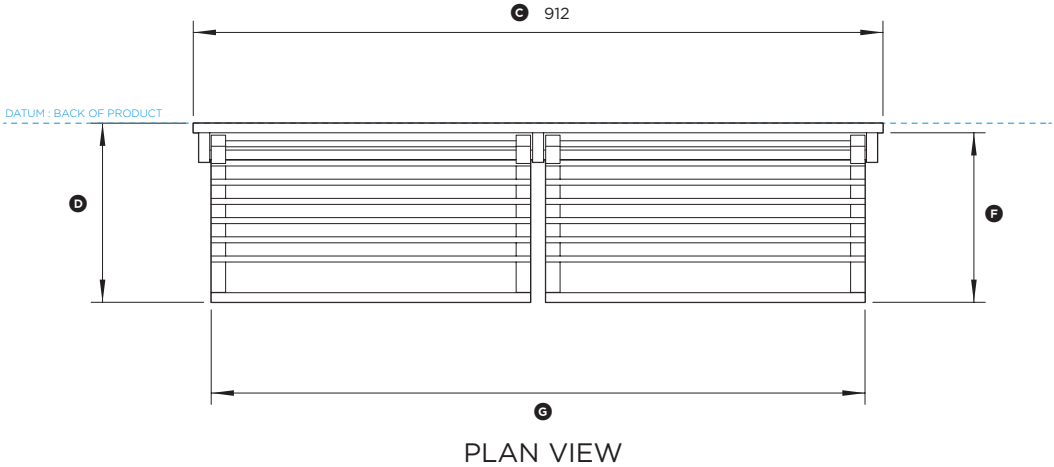

FISHER & PAYKEL

DATA SHEET 36" Professional Range Backguard

PLAN VIEW

PROFILE VIEW

FRONT VIEW

Model no:
BGRV2-3036
(refer page 2 for metric measurements)

Product Dimensions	in
Ⓐ Height of backguard above vent trim on range	28 3/8"
Ⓑ Overall height of backguard	29 1/8"
Ⓒ Overall width of backguard	35 7/8"
Ⓓ Overall depth of backguard and racks	9 5/16"
Ⓔ Depth of backguard	1/2"
Ⓕ Depth of racks	8 13/16"
Ⓖ Width of racks	34"
Ⓗ Distance from top of backguard to bottom of racks	10 15/16"
Ⓘ Distance from bottom of backguard to bottom of racks	17 3/8"
Ⓚ Distance from top of backguard to top of brackets	5 7/8"
Ⓛ Height of backguard below vent trim on range	13/16"
Ⓜ Depth of backguard below vent trim on range	1/16"

INDICATES PRODUCT DATUM -----

DATE: **08.02.2018**

IMPORTANT NOTE: Throughout this guide, dimensions may vary by ±2mm (3/32"). Please read the installation manual for detailed information on installing the product. For full installation instructions & specifications visit fisherpaykel.com

FISHER & PAYKEL

DATA SHEET 36" Professional Range Backguard

Model no:
BGRV2-3036
(refer page 1 for imperial measurements)

Product Dimensions	mm
Ⓐ Height of backguard above vent trim on range	720
Ⓑ Overall height of backguard	740
Ⓒ Overall width of backguard	911
Ⓓ Overall depth of backguard and racks	237
Ⓔ Depth of backguard	13
Ⓕ Depth of racks	224
Ⓖ Width of racks	864
Ⓗ Distance from top of backguard to bottom of racks	278
Ⓘ Distance from bottom of backguard to bottom of racks	442
Ⓛ Distance from top of backguard to top of brackets	149
Ⓜ Height of backguard below vent trim on range	20
Ⓚ Depth of backguard below vent trim on range	1

INDICATES PRODUCT DATUM

DATE: 08.02.2018

IMPORTANT NOTE: Throughout this guide, dimensions may vary by ±2mm (3/32"). Please read the installation manual for detailed information on installing the product. For full installation instructions & specifications visit fisherpaykel.com