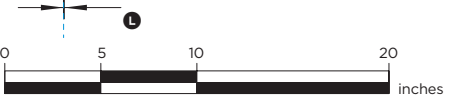

FISHER & PAYKEL

DATA SHEET 36" Professional Range Backguard

PLAN VIEW

PROFILE VIEW

FRONT VIEW

Model no:
BGRV2-3036
(refer page 2 for metric measurements)

Product Dimensions	in
Ⓐ Height of backguard above vent trim on range	28 3/8"
Ⓑ Overall height of backguard	29 1/8"
Ⓒ Overall width of backguard	35 7/8"
Ⓓ Overall depth of backguard and racks	9 5/16"
Ⓔ Depth of backguard	1/2"
Ⓕ Depth of racks	8 13/16"
Ⓖ Width of racks	34"
Ⓗ Distance from top of backguard to bottom of racks	10 15/16"
Ⓘ Distance from bottom of backguard to bottom of racks	17 3/8"
Ⓚ Distance from top of backguard to top of brackets	5 7/8"
Ⓛ Height of backguard below vent trim on range	13/16"
Ⓜ Depth of backguard below vent trim on range	1/16"

INDICATES PRODUCT DATUM -----

DATE: **08.02.2018**

IMPORTANT NOTE: Throughout this guide, dimensions may vary by ±2mm (3/32"). Please read the installation manual for detailed information on installing the product. For full installation instructions & specifications visit fisherpaykel.com

FISHER & PAYKEL

DATA SHEET 36" Professional Range Backguard

Model no:
BGRV2-3036
(refer page 1 for imperial measurements)

Product Dimensions	mm
Ⓐ Height of backguard above vent trim on range	720
Ⓑ Overall height of backguard	740
Ⓒ Overall width of backguard	911
Ⓓ Overall depth of backguard and racks	237
Ⓔ Depth of backguard	13
Ⓕ Depth of racks	224
Ⓖ Width of racks	864
Ⓗ Distance from top of backguard to bottom of racks	278
Ⓘ Distance from bottom of backguard to bottom of racks	442
Ⓛ Distance from top of backguard to top of brackets	149
Ⓜ Height of backguard below vent trim on range	20
Ⓚ Depth of backguard below vent trim on range	1