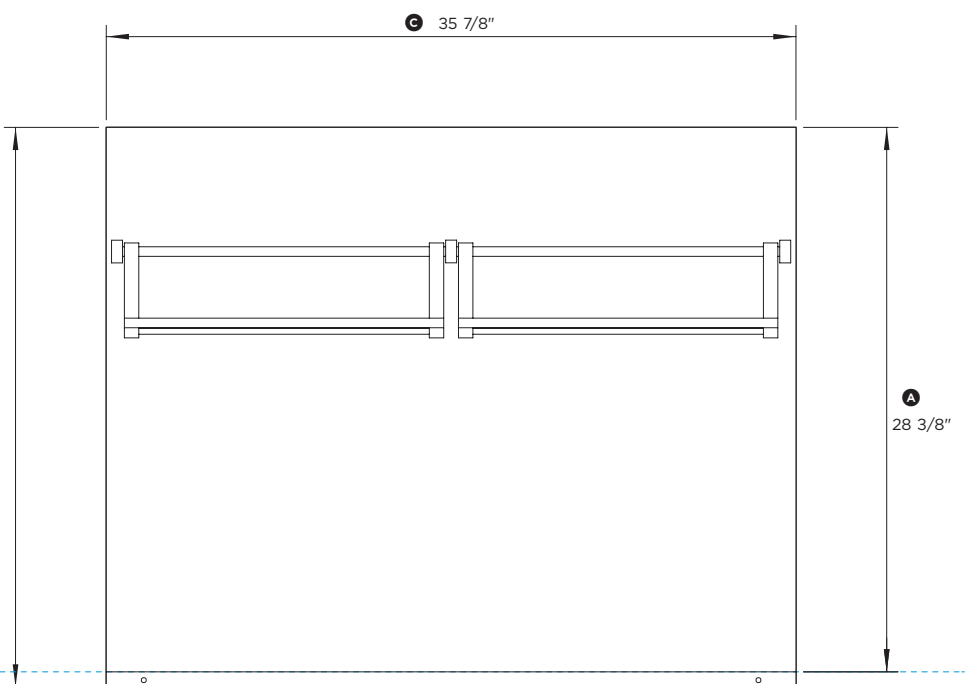

FISHER & PAYKEL

DATA SHEET 36" Professional Range Backguard

PLAN VIEW

PROFILE VIEW

FRONT VIEW

Model no:
BGRV2-3036
(refer page 2 for metric measurements)

Product Dimensions	in
Ⓐ Height of backguard above vent trim on range	28 3/8"
Ⓑ Overall height of backguard	29 1/8"
Ⓒ Overall width of backguard	35 7/8"
Ⓓ Overall depth of backguard and racks	9 5/16"
Ⓔ Depth of backguard	1/2"
Ⓕ Depth of racks	8 13/16"
Ⓖ Width of racks	34"
Ⓗ Distance from top of backguard to bottom of racks	10 15/16"
Ⓘ Distance from bottom of backguard to bottom of racks	17 3/8"
Ⓚ Distance from top of backguard to top of brackets	5 7/8"
Ⓛ Height of backguard below vent trim on range	13/16"
Ⓜ Depth of backguard below vent trim on range	1/16"

INDICATES PRODUCT DATUM -----

DATE: **08.02.2018**

IMPORTANT NOTE: Throughout this guide, dimensions may vary by ±2mm (3/32"). Please read the installation manual for detailed information on installing the product. For full installation instructions & specifications visit fisherpaykel.com

FISHER & PAYKEL

DATA SHEET 36" Professional Range Backguard

Model no:
BGRV2-3036
(refer page 1 for imperial measurements)

Product Dimensions	mm
Ⓐ Height of backguard above vent trim on range	720
Ⓑ Overall height of backguard	740
Ⓒ Overall width of backguard	911
Ⓓ Overall depth of backguard and racks	237
Ⓔ Depth of backguard	13
Ⓕ Depth of racks	224
Ⓖ Width of racks	864
Ⓗ Distance from top of backguard to bottom of racks	278
Ⓘ Distance from bottom of backguard to bottom of racks	442
Ⓛ Distance from top of backguard to top of brackets	149
Ⓜ Height of backguard below vent trim on range	20
Ⓚ Depth of backguard below vent trim on range	1

INDICATES PRODUCT DATUM

DATE: 08.02.2018

IMPORTANT NOTE: Throughout this guide, dimensions may vary by ±2mm (3/32"). Please read the installation manual for detailed information on installing the product. For full installation instructions & specifications visit fisherpaykel.com