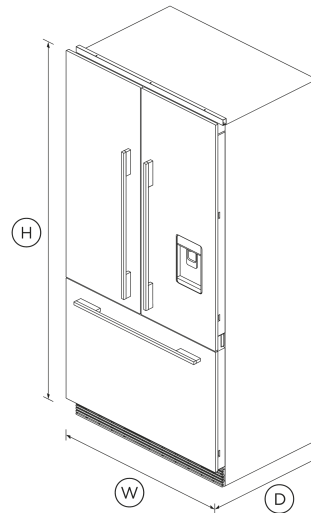

# 36" Series 7 Integrated French Door Refrigerator Freezer, Ice & Water

Series 7 | Integrated

Stainless Steel

This large capacity refrigerator with bottom freezer seamlessly integrates into your kitchen, fitting flush into your cabinetry.

## DIMENSIONS

Height	71 13/16 "
Width	35 1/16 "
Depth	23 3/4 "