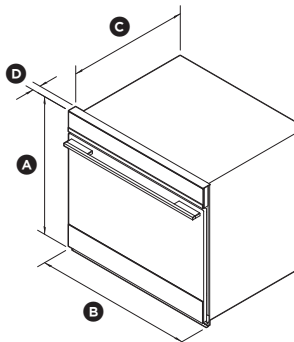

### PRODUCT DIMENSIONS

ISO VIEW

		in	mm
(A)	Overall height	27 3/16	690
(B)	Overall width	29 15/16	760
(C)	Depth of chassis	22 7/16	569
(D)	Depth from front of chassis to front of oven door (excl. handle)	1 9/16	40
	Depth of oven door when fully open (measured from front of control panel)	21 11/16	550

### CAVITY DIMENSIONS: STANDARD INSTALLATION

ISO VIEW

		in	mm
(A)	Minimum inside height of cavity	26 13/16	681
(B)	Minimum inside width of cavity	28 1/2	724
(C)	Minimum inside depth of cavity		
	• proud install	22 5/8	575
	• flush install	24 3/16	615