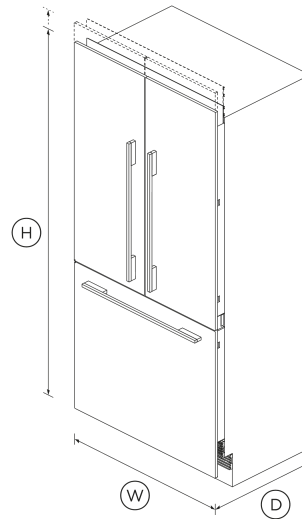

Integrated French Door Refrigerator Freezer, 36", Ice

Series 7 | Integrated

Panel Ready | French hinge

This large capacity refrigerator with bottom freezer seamlessly integrates into your kitchen, fitting flush into your cabinetry.

- Can be fitted for a height of 80 or 84 inches

DIMENSIONS

| | |
|--------|------------|
| Height | 79 13/16 " |
| Width | 35 1/16 " |
| Depth | 23 3/4 " |

FEATURES & BENEFITS

ActiveSmart™ Foodcare

ActiveSmart™ Foodcare learns how you live. It's technology which understands how you use your refrigerator and adjusts temperature, airflow and humidity inside to help keep food fresher for longer.