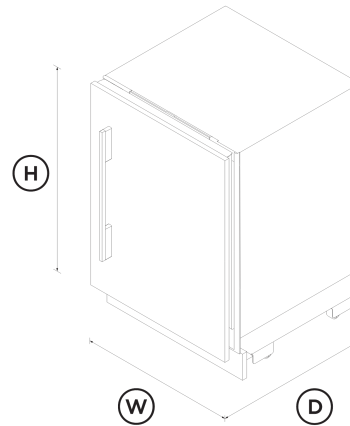

24" Series 9 Integrated Wine Cabinet

Series 9 | Integrated

Panel Ready | Right Hinge

Designed for wine lovers, this under-counter wine cabinet seamlessly blends into any space of the evolving home. With dual temperature zones and specialized modes, it provides optimal conditions for all wine types.

- With two independent temperature zones to cater for different wine varieties
- Four specialized wine modes for Red, White, Sparkling, and Cellar wines
- Accommodates up to 35 bottles, providing ample space for a diverse collection
- Designed to fit flush, with only 3/16" gaps and no visible hinges or grilles

DIMENSIONS

Height	33 13/16 "
Width	23 5/16 "
Depth	22 11/16 "

FEATURES & BENEFITS

Complete Design Freedom

This sleek under-counter wine cabinet enhances any space, from kitchens to home bars, rumpus rooms to home cinemas. Compact and stylish, it is a sophisticated, space-efficient solution for wine enthusiasts looking to add elegance and accessibility to their home. Pairs perfectly with our Beverage Center to create an entertainer's dream set-up.