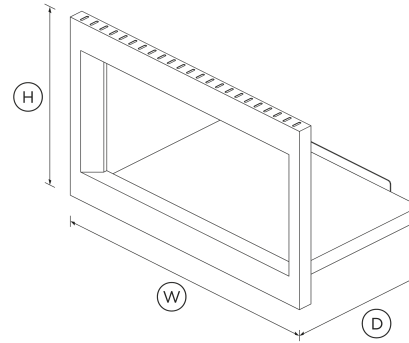

SPECIFICATIONS

SKU 70866

The product dimensions and specifications in this page apply to the specific product and model. Under our policy of continuous improvement, these dimensions and specifications may change at any time. You should therefore check with Fisher & Paykel's Customer Care Centre to ensure this page correctly describes the model currently available. © Fisher & Paykel Appliances Ltd 2020

Other product downloads available at fisherpaykel.com

- ↓ [Service & Warranty](#)
- ↓ [Installation Guide EN](#)

Where applicable:

All appliances use energy, and energy usage typically generates carbon emissions. **Fisher & Paykel Appliances' In-use Energy Carbon Emissions Estimate** indicates carbon emissions from a product's in-use energy. This is calculated either annually or per cycle, using the product's market-specific energy label energy consumption data multiplied by the carbon emissions factor for energy in your country or region.

Our In-use Energy Carbon Emissions Estimate is designed to assist customers in making informed purchasing decisions when comparing different Fisher & Paykel products. For example, a heat pump dryer typically has a lower In-use Energy Carbon Emissions Estimate than a vented dryer.

A PEACE OF MIND SALE
24 Hours 7 Days a Week Customer Support
T 1.888.936.7872 W www.fisherpaykel.com