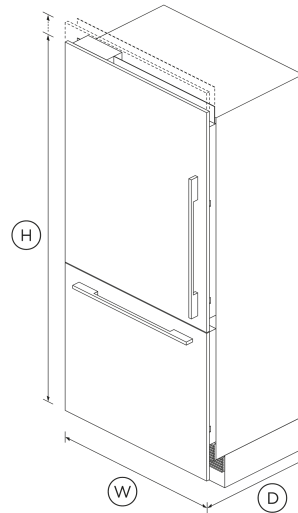

Integrated Refrigerator Freezer, 36", Ice

Series 7 | Integrated

Panel Ready | Left hinge

Choose a roomy refrigerator with ice maker. Fits flush with your custom cabinetry or with our stainless steel panels.

- Can be fitted for a height of 80 or 84 inches

DIMENSIONS

Height	79 13/16 "
Width	35 1/16 "
Depth	23 3/4 "

FEATURES & BENEFITS

ACTIVESMART™ FOODCARE

ActiveSmart™ Foodcare learns how you live. It's technology which understands how you use your fridge and adjusts temperature, airflow and humidity inside to help keep food fresher for longer.