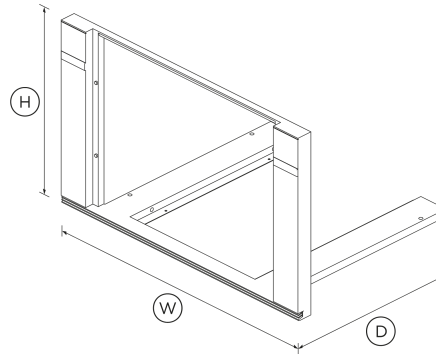

- This is Minimal style, to pair with other Minimal style products

DIMENSIONS

Height **478 mm**

Width **757 mm**
Depth **530 mm**

SPECIFICATIONS

Product dimensions

Depth **530 mm**
Height **478 mm**
Width **757 mm**