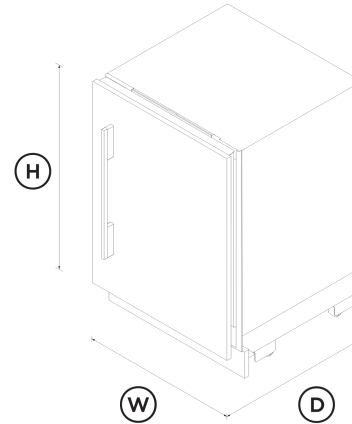

24" Series 9 Integrated Wine Cabinet

Series 9 | Integrated

Panel Ready | Right Hinge

Designed for wine lovers, this under-counter wine cabinet seamlessly blends into any space of the evolving home. With dual temperature zones and specialized modes, it provides optimal conditions for all wine types.

- With two independent temperature zones to cater for different wine varieties
- Four specialized wine modes for Red, White, Sparkling, and Cellar wines
- Accommodates up to 35 bottles, providing ample space for a diverse collection
- Designed to fit flush, with only 3/16" gaps and no visible hinges or grilles

DIMENSIONS

Height	33 13/16 "
Width	23 5/16 "
Depth	22 11/16 "

FEATURES & BENEFITS

Complete Design Freedom

This sleek under-counter wine cabinet enhances any space, from kitchens to home bars, rumpus rooms to home cinemas. Compact and stylish, it is a sophisticated, space-efficient solution for wine enthusiasts looking to add elegance and accessibility to their home. Pairs perfectly with our Beverage Center to create an entertainer's dream set-up.