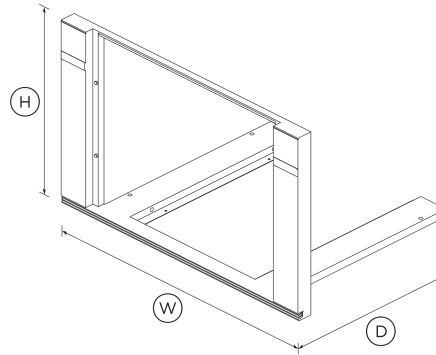

## DIMENSIONS

Height	478 mm
Width	757 mm
Depth	530 mm

### Product dimensions

Depth	530 mm
Height	478 mm
Width	757 mm

SKU 81940

The product dimensions and specifications in this page apply to the specific product and model. Under our policy of continuous improvement, these dimensions and specifications may change at any time. You should therefore check with Fisher & Paykel's Customer Care Centre to ensure this page correctly describes the model currently available. © Fisher & Paykel Appliances Ltd 2020