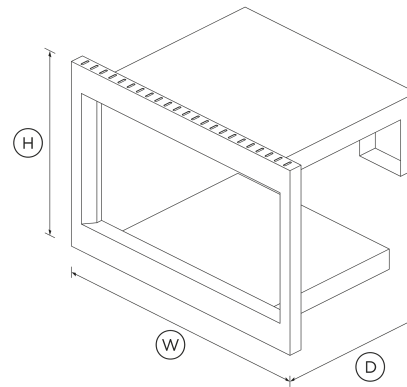

SPECIFICATIONS

SKU	70865

The product dimensions and specifications in this page apply to the specific product and model. Under our policy of continuous improvement, these dimensions and specifications may change at any time. You should therefore check with Fisher & Paykel's Customer Care Centre to ensure this page correctly describes the model currently available. © Fisher & Paykel Appliances Ltd 2020

Other product downloads available at fisherpaykel.com

- [↓ 2D-DWG Trim Kit](#)
- [↓ 2D-DXF Trim Kit](#)
- [↓ Data Sheet Trim Kit](#)

- [↓ Service & Warranty](#)
- [↓ Installation Guide EN](#)

Where applicable:

All appliances use energy, and energy usage typically generates carbon emissions. **Fisher & Paykel Appliances' In-use Energy Carbon Emissions Estimate** indicates carbon emissions from a product's in-use energy. This is calculated either annually or per cycle, using the product's market-specific energy label energy consumption data multiplied by the carbon emissions factor for energy in your country or region.

Our In-use Energy Carbon Emissions Estimate is designed to assist customers in making informed purchasing decisions when comparing different Fisher & Paykel products. For example, a heat pump dryer typically has a lower In-use Energy Carbon Emissions Estimate than a vented dryer.

A PEACE OF MIND SALE
24 Hours 7 Days a Week Customer Support
T 1.888.936.7872 W www.fisherpaykel.com