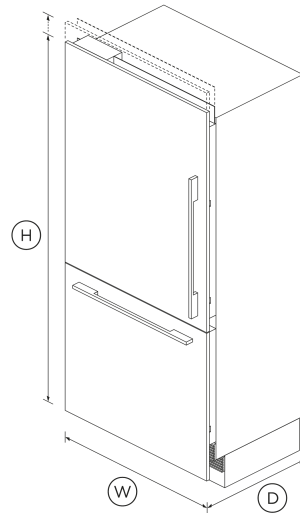

36" Series 7 Integrated Refrigerator Freezer, Ice

Series 7 | Integrated

Panel Ready | Left hinge

Choose a roomy refrigerator with ice maker. Fits flush with your custom cabinetry or with our stainless steel panels.

- Can be fitted for a height of 80 or 84 inches

DIMENSIONS

Height	79 13/16 "
Width	35 1/16 "
Depth	23 3/4 "

FEATURES & BENEFITS

ACTIVESMART™ FOODCARE

ActiveSmart™ Foodcare learns how you live. It's the technology that understands how you use your fridge and adjusts the temperature, airflow and humidity inside to help keep food fresher for longer.