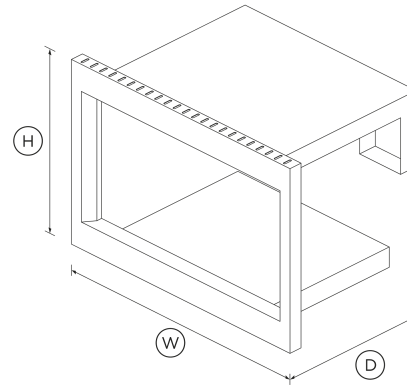

24" Series 5 Contemporary Microwave Oven Trim Kit Accessory

Series 5 | Contemporary

Stainless Steel

This microwave trim kit integrates our 24" combination microwave oven into your surrounding cabinetry.

- Pairs with our Combination Microwave Oven (CMO-24SS-3Y), which combines the best of convection and microwave technology

DIMENSIONS

SPECIFICATIONS

SKU	70865
-----	-------

The product dimensions and specifications in this page apply to the specific product and model. Under our policy of continuous improvement, these dimensions and specifications may change at any time. You should therefore check with Fisher & Paykel's Customer Care Centre to ensure this page correctly describes the model currently available. © Fisher & Paykel Appliances Ltd 2020