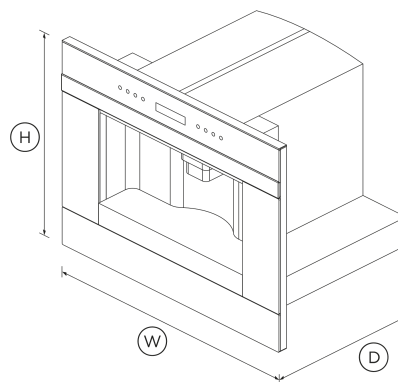

DIMENSIONS

Height	458 mm
Width	596 mm
Depth	480 mm

FEATURES & BENEFITS

Sized To Suit

This 60cm Built-in Coffee Maker is perfect for the compact kitchen and can be placed virtually anywhere. Companion products share standard dimensions and can be installed in multiple configurations to suit your kitchen design and preference.