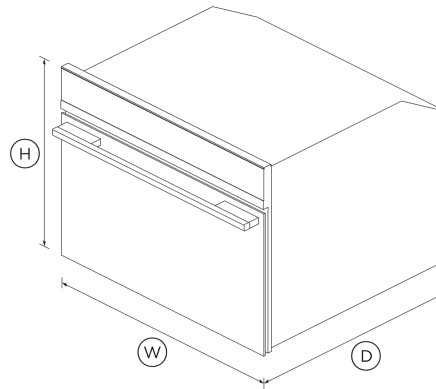

# 60cm Series 9 Minimal Compact Combi-Steam Oven

Series 9 | Minimal

Black

Reduce the need for oils and fats with steam cooking, paired with convection oven functions for cooking flexibility.

- 36L total capacity
- Cooking flexibility with nine functions, including five Steam functions, Grill and Fan Forced
- Steam cooking allows you to cook a food in its own juices, to retain nutrients and flavour

## DIMENSIONS

Height	458 mm
Width	596 mm
Depth	562 mm